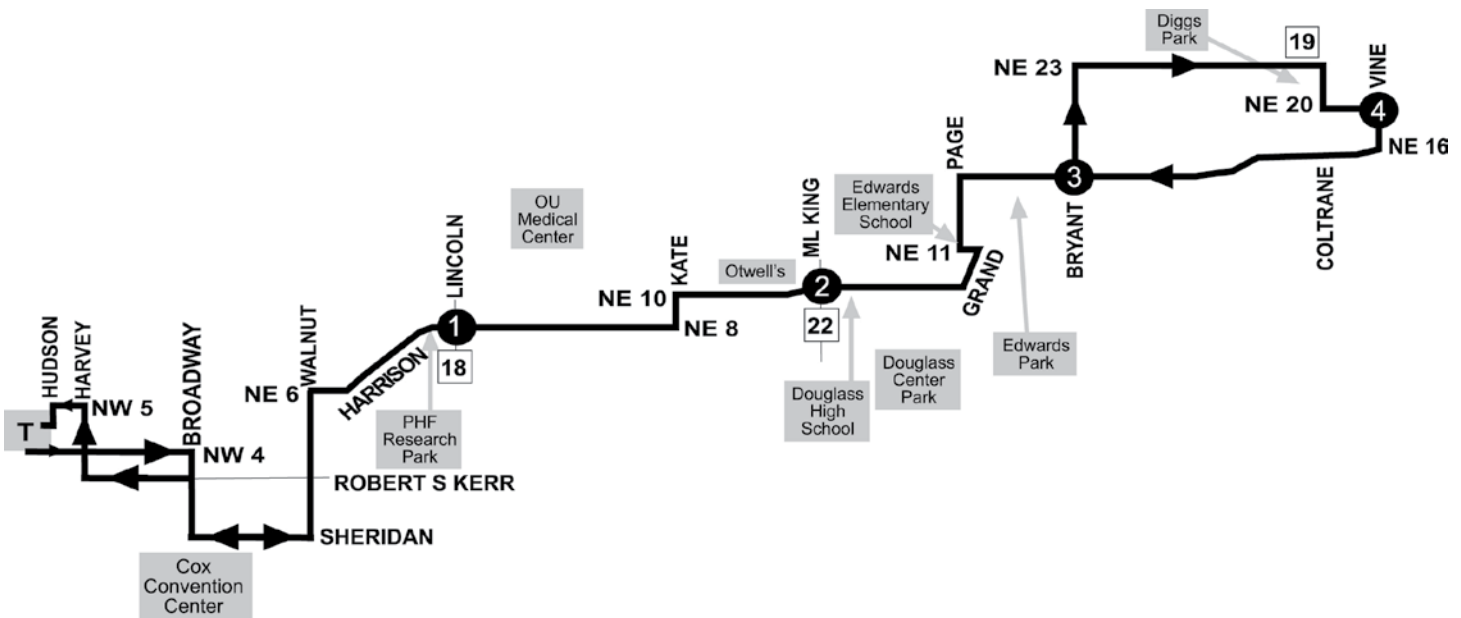

Changes for February 2010

ROUTE 1

Changes will be effective Monday, February 1, 2010.

ROUTE 1 - Serving Garden Day/NE 23rd & Bryant

Changes Include:

- Inbound - west on Sheridan, north on Broadway, west on Robert S Kerr, north on Harvey, west on NW 5, south on Hudson to the Transit Center.
- Outbound - east on NW 4, south on Broadway, east on Sheridan.

HAVE QUESTIONS?

Contact customer service at 235-RIDE (7433).