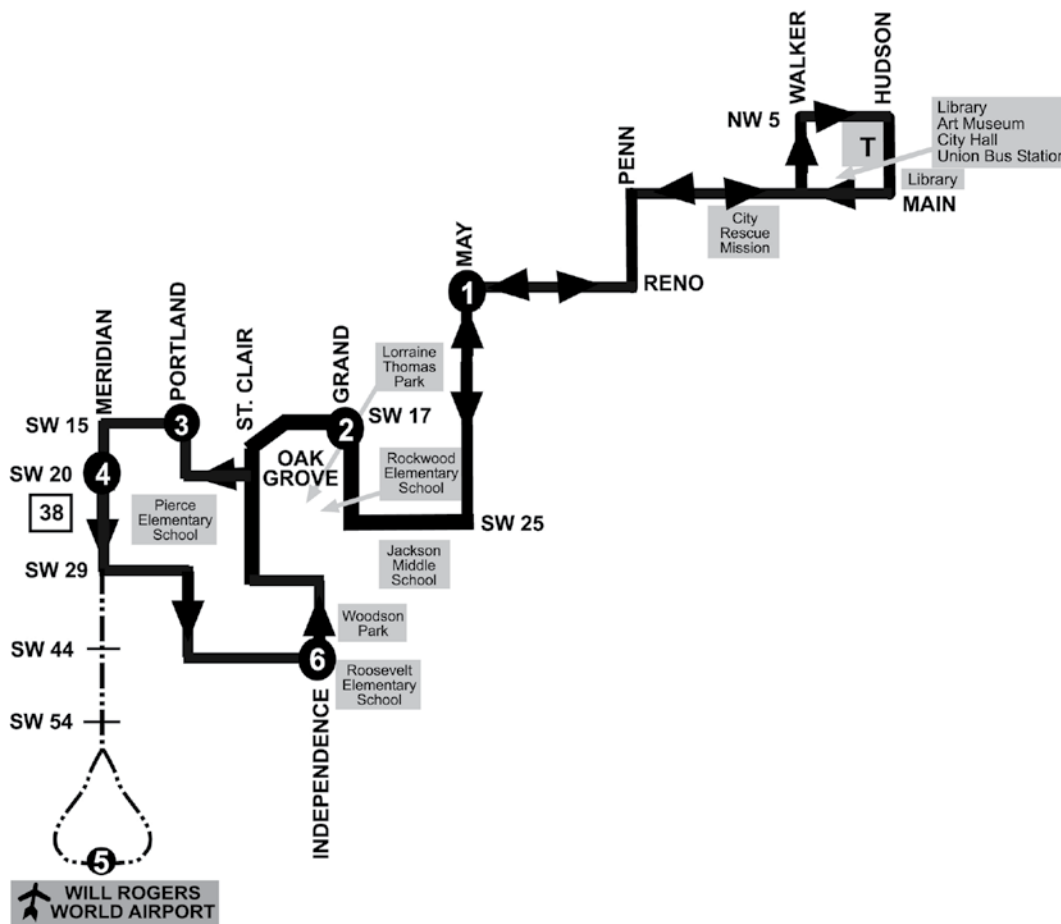

Changes for February 2010

ROUTE 11

Changes will be effective Monday, February 1, 2010.

ROUTE 11 - Serving Oak Grove/SW 44 & Independence/S Meridian

Changes Include:

- Changes to the schedule - this route will no longer travel on Western eliminating two stops; SW 29 and Reno, and adding a stop at Reno & May. Transit Center times will remain the same.
- Inbound - east on SW 25, north on May, east on Reno, north on Penn, east on Main, north on Walker, east on NW 5, south on Hudson to the Transit Center.
- Outbound - south on Hudson, west on Main, south on Penn, west on Reno, south on May, west on SW 25.

HAVE QUESTIONS?

Contact customer service at 235-RIDE (7433).