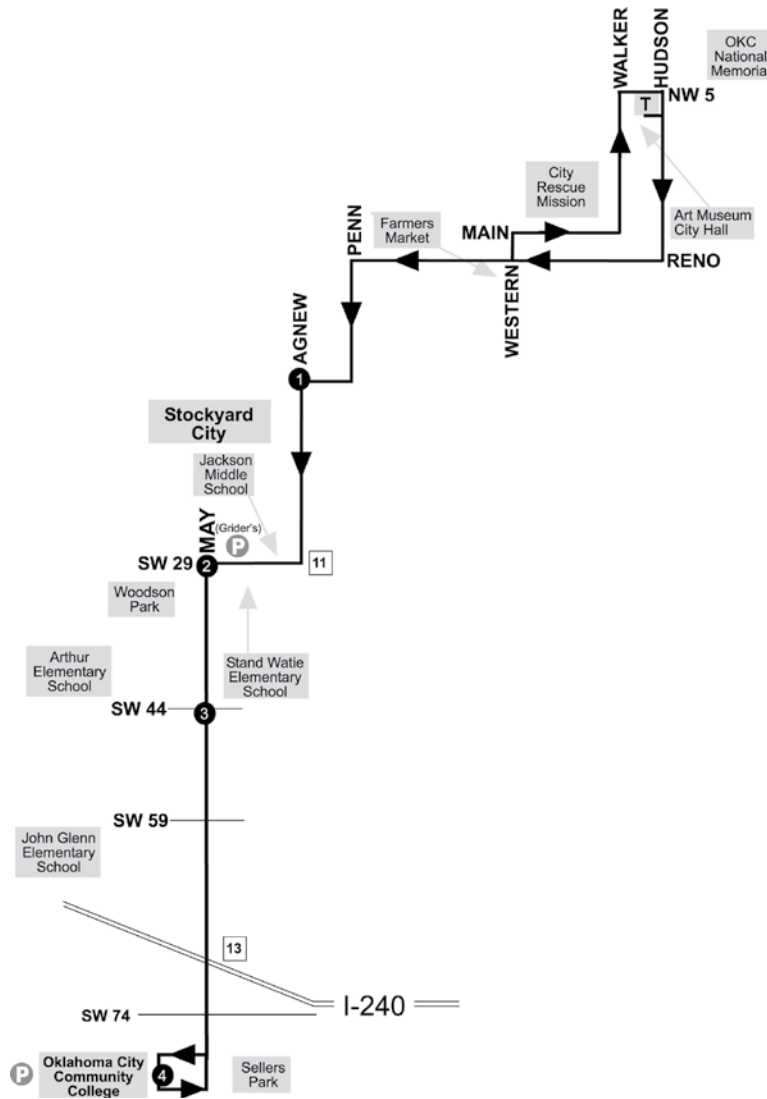

Changes for February 2010

ROUTE 12

Changes will be effective Monday, February 1, 2010.

ROUTE 12 - Serving SW 29 & May/Oklahoma City Community College

Changes Include:

- Inbound - east on Exchange, north on Penn, east on Reno, north on Western, east on Main, north on Walker, east on NW 5, south on Hudson to the Transit Center.
- Outbound - south on Hudson, west on Reno, south on Penn, west on Exchange, south on Agnew.

HAVE QUESTIONS?

Contact customer service at 235-RIDE (7433).