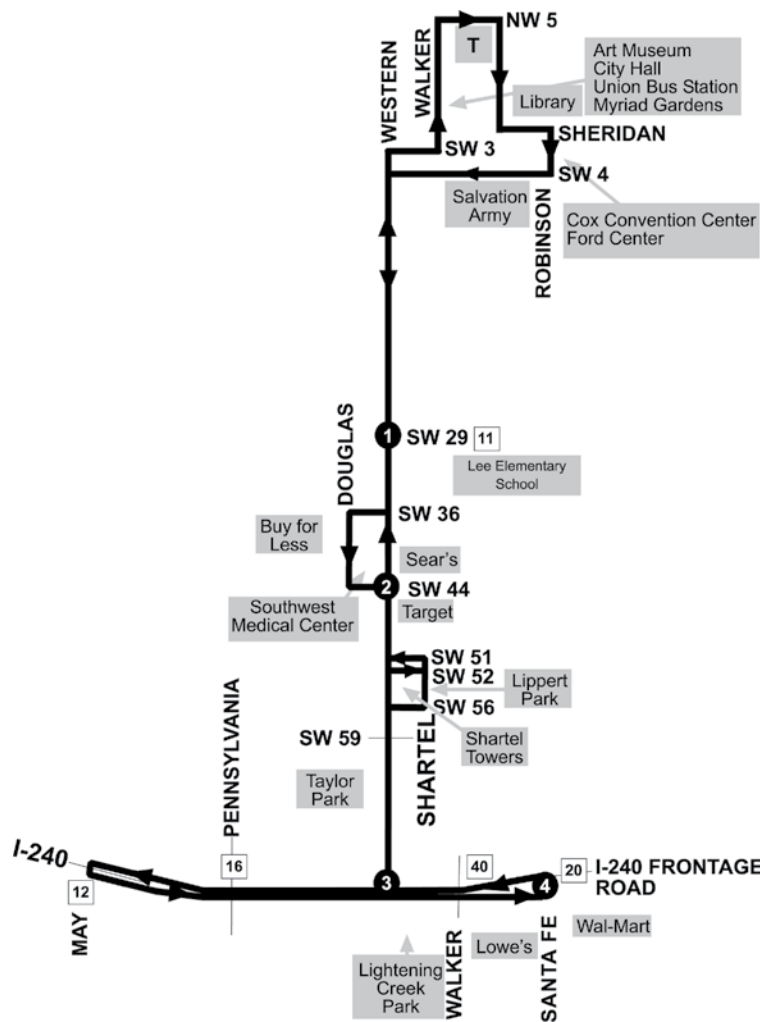

Changes for February 2010

ROUTE 13

Changes will be effective Monday, February 1, 2010.

ROUTE 13 - Serving Capitol Hill/SW 74 & S Western

Changes Include:

- Changes to the schedule - this route will no longer travel on Walker from SW 3 to SW 29; eliminating the stop at SW 25 & Walker, and adding a stop at SW 29 & Western.
- Inbound - north on Western, east on SW 3, north on Walker, east on NW 5, south on Hudson to the Transit Center.
- Outbound - south on Hudson, east on Sheridan, south on Robinson, west on SW 4, south on Western.

HAVE QUESTIONS?

Contact customer service at 235-RIDE (7433).