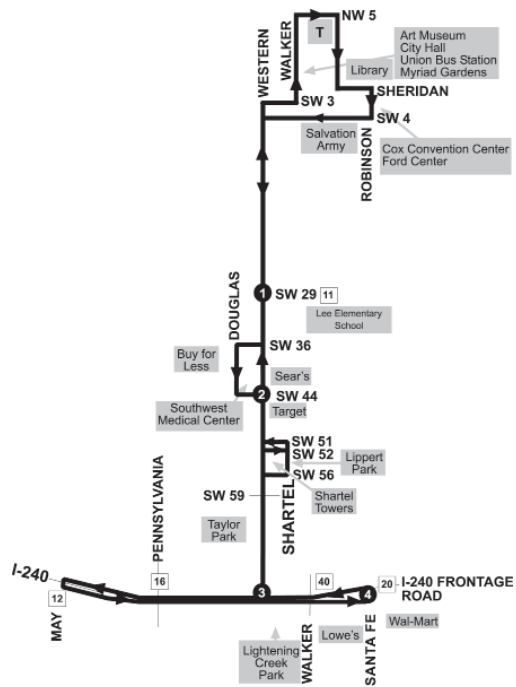

* Service is not provided to Shartel Towers from 6:12 - 7:59 am, and 5:19 - 7:35 pm during the weekday. There is no Saturday service to Shartel Towers.

LEGEND

- ← = DIRECTION
- T = TRANSIT CENTER
- = TRANSFER ROUTE
- △ = NEARBY ROUTE
- = TIMEPOINT
- ⋯ = DIRECTION CHANGE
- P = PARK & RIDE