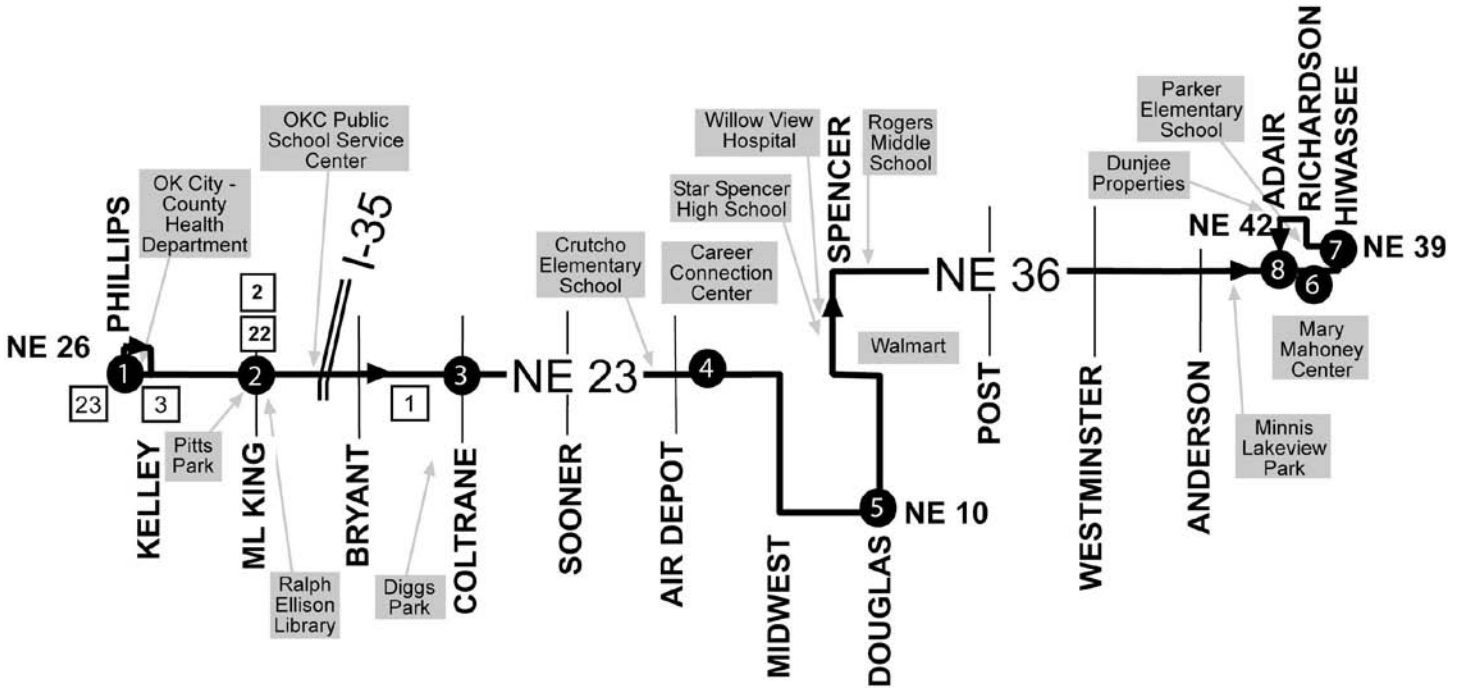

ROUTE 19: GREEN PASTURES/NE OK COUNTY

WEEKDAYS ONLY (No Weekend Service)

1	2	3	4	5	6	7	8	9	4	3	2	1
NE 23 RD & LAIRD	NE 23 RD & ML KING	NE 23 RD & COLTRANE	CAREER CONNECTION CENTER	NE 10 TH & DOUGLAS	MARY MAHONEY CENTER	NE 39 TH & HIWASSEE	NE 36 TH & ADAIR	NE 10 TH & DOUGLAS	CAREER CONNECTION CENTER	NE 23 RD & COLTRANE	NE 23 RD & ML KING	NE 23 RD & LAIRD
EASTBOUND						WESTBOUND						
6:16 am	6:19 am	6:23 am	6:28 am	6:32 am	6:43 am	6:44 am	6:46 am	7:02 am	7:08 am	7:15 am	7:20 am	7:23 am
7:23 am	7:26 am	7:31 am	7:37 am	7:42 am	7:57 am	7:59 am	8:01 am	8:17 am	8:23 am	8:30 am	8:35 am	8:38 am
8:38 am	8:42 am	8:47 am	8:54 am	9:00 am	9:17 am	9:19 am	9:21 am	9:37 am	9:43 am	9:50 am	9:55 am	9:58 am
9:58 am	10:02 am	10:07 am	10:14 am	10:20 am	10:37 am	10:39 am	10:41 am	10:57 am	11:03 am	11:10 am	11:15 am	11:18 am
11:18 am	11:22 am	11:27 am	11:34 am	11:40 am	11:57 am	11:59 am	12:01 pm	12:17 pm	12:23 pm	12:30 pm	12:35 pm	12:38 pm
12:38 pm	12:42 pm	12:47 pm	12:54 pm	1:00 pm	1:17 pm	1:19 pm	1:21 pm	1:37 pm	1:43 pm	1:50 pm	1:55 pm	1:58 pm
1:58 pm	2:02 pm	2:07 pm	2:14 pm	2:20 pm	2:37 pm	2:39 pm	2:41 pm	2:57 pm	3:03 pm	3:10 pm	3:15 pm	3:18 pm
3:18 pm	3:22 pm	3:27 pm	3:34 pm	3:40 pm	3:57 pm	3:59 pm	4:01 pm	4:17 pm	4:23 pm	4:30 pm	4:35 pm	4:38 pm
4:38 pm	4:42 pm	4:47 pm	4:54 pm	5:00 pm	5:17 pm	5:19 pm	5:21 pm	5:37 pm	5:43 pm	5:50 pm	5:55 pm	5:58 pm
5:58 pm	6:02 pm	6:07 pm	6:14 pm	6:20 pm	6:37 pm	6:39 pm	6:41 pm	6:57 pm	7:03 pm	7:10 pm	7:15 pm	7:18 pm

ROUTE 19: GREEN PASTURES/NE OK COUNTY

WEEKDAYS ONLY (No Weekend Service)

LEGEND

- ← = DIRECTION
- T = TRANSIT CENTER
- = TRANSFER ROUTE
- △ = NEARBY ROUTE
- = TIMEPOINT
- ... = DIRECTION CHANGE
- P = PARK & RIDE