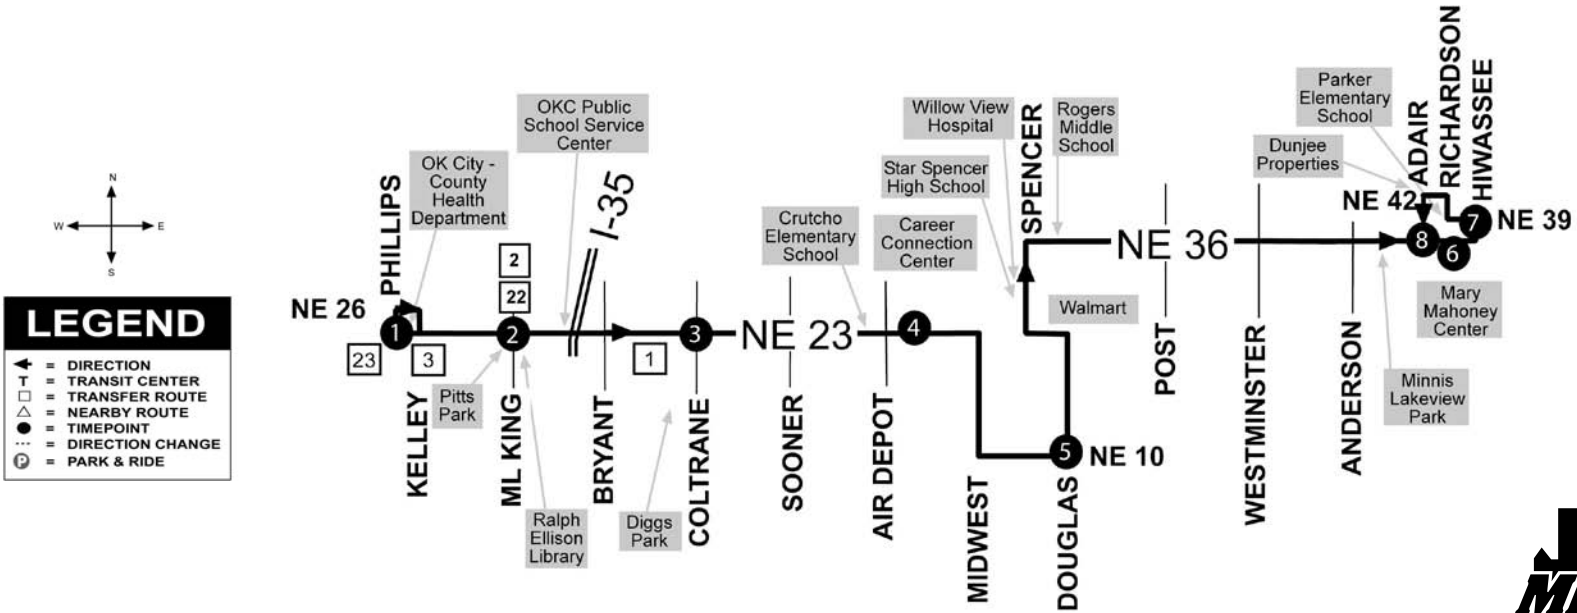

ROUTE 19: GREEN PASTURES/NE OK COUNTY

WEEKDAYS ONLY (No Weekend Service)

1	2	3	4	5	6	7	8	9	4	3	2	1
NE 23 RD & LAIRD	NE 23 RD & ML KING	NE 23 RD & COLTRANE	CAREER CONNECTION CENTER	NE 10 TH & DOUGLAS	MARY MAHONEY CENTER	NE 39 TH & HIWASSEE	NE 36 TH & ADAIR	NE 10 TH & DOUGLAS	CAREER CONNECTION CENTER	NE 23 RD & COLTRANE	NE 23 RD & ML KING	NE 23 RD & LAIRD
EASTBOUND						WESTBOUND						
6:16 am	6:19 am	6:23 am	6:28 am	6:32 am	6:43 am	6:44 am	6:46 am	7:02 am	7:08 am	7:15 am	7:20 am	7:23 am
7:23 am	7:26 am	7:31 am	7:37 am	7:42 am	7:57 am	7:59 am	8:01 am	8:17 am	8:23 am	8:30 am	8:35 am	8:38 am
8:38 am	8:42 am	8:47 am	8:54 am	9:00 am	9:17 am	9:19 am	9:21 am	9:37 am	9:43 am	9:50 am	9:55 am	9:58 am
9:58 am	10:02 am	10:07 am	10:14 am	10:20 am	10:37 am	10:39 am	10:41 am	10:57 am	11:03 am	11:10 am	11:15 am	11:18 am
11:18 am	11:22 am	11:27 am	11:34 am	11:40 am	11:57 am	11:59 am	12:01 pm	12:17 pm	12:23 pm	12:30 pm	12:35 pm	12:38 pm
12:38 pm	12:42 pm	12:47 pm	12:54 pm	1:00 pm	1:17 pm	1:19 pm	1:21 pm	1:37 pm	1:43 pm	1:50 pm	1:55 pm	1:58 pm
1:58 pm	2:02 pm	2:07 pm	2:14 pm	2:20 pm	2:37 pm	2:39 pm	2:41 pm	2:57 pm	3:03 pm	3:10 pm	3:15 pm	3:18 pm
3:18 pm	3:22 pm	3:27 pm	3:34 pm	3:40 pm	3:57 pm	3:59 pm	4:01 pm	4:17 pm	4:23 pm	4:30 pm	4:35 pm	4:38 pm
4:38 pm	4:42 pm	4:47 pm	4:54 pm	5:00 pm	5:17 pm	5:19 pm	5:21 pm	5:37 pm	5:43 pm	5:50 pm	5:55 pm	5:58 pm
5:58 pm	6:02 pm	6:07 pm	6:14 pm	6:20 pm	6:37 pm	6:39 pm	6:41 pm	6:57 pm	7:03 pm	7:10 pm	7:15 pm	7:18 pm

ROUTE 19: GREEN PASTURES/NE OK COUNTY

WEEKDAYS ONLY (No Weekend Service)

LEGEND

- ← = DIRECTION
- T = TRANSIT CENTER
- = TRANSFER ROUTE
- △ = NEARBY ROUTE
- = TIMEPOINT
- ... = DIRECTION CHANGE
- P = PARK & RIDE