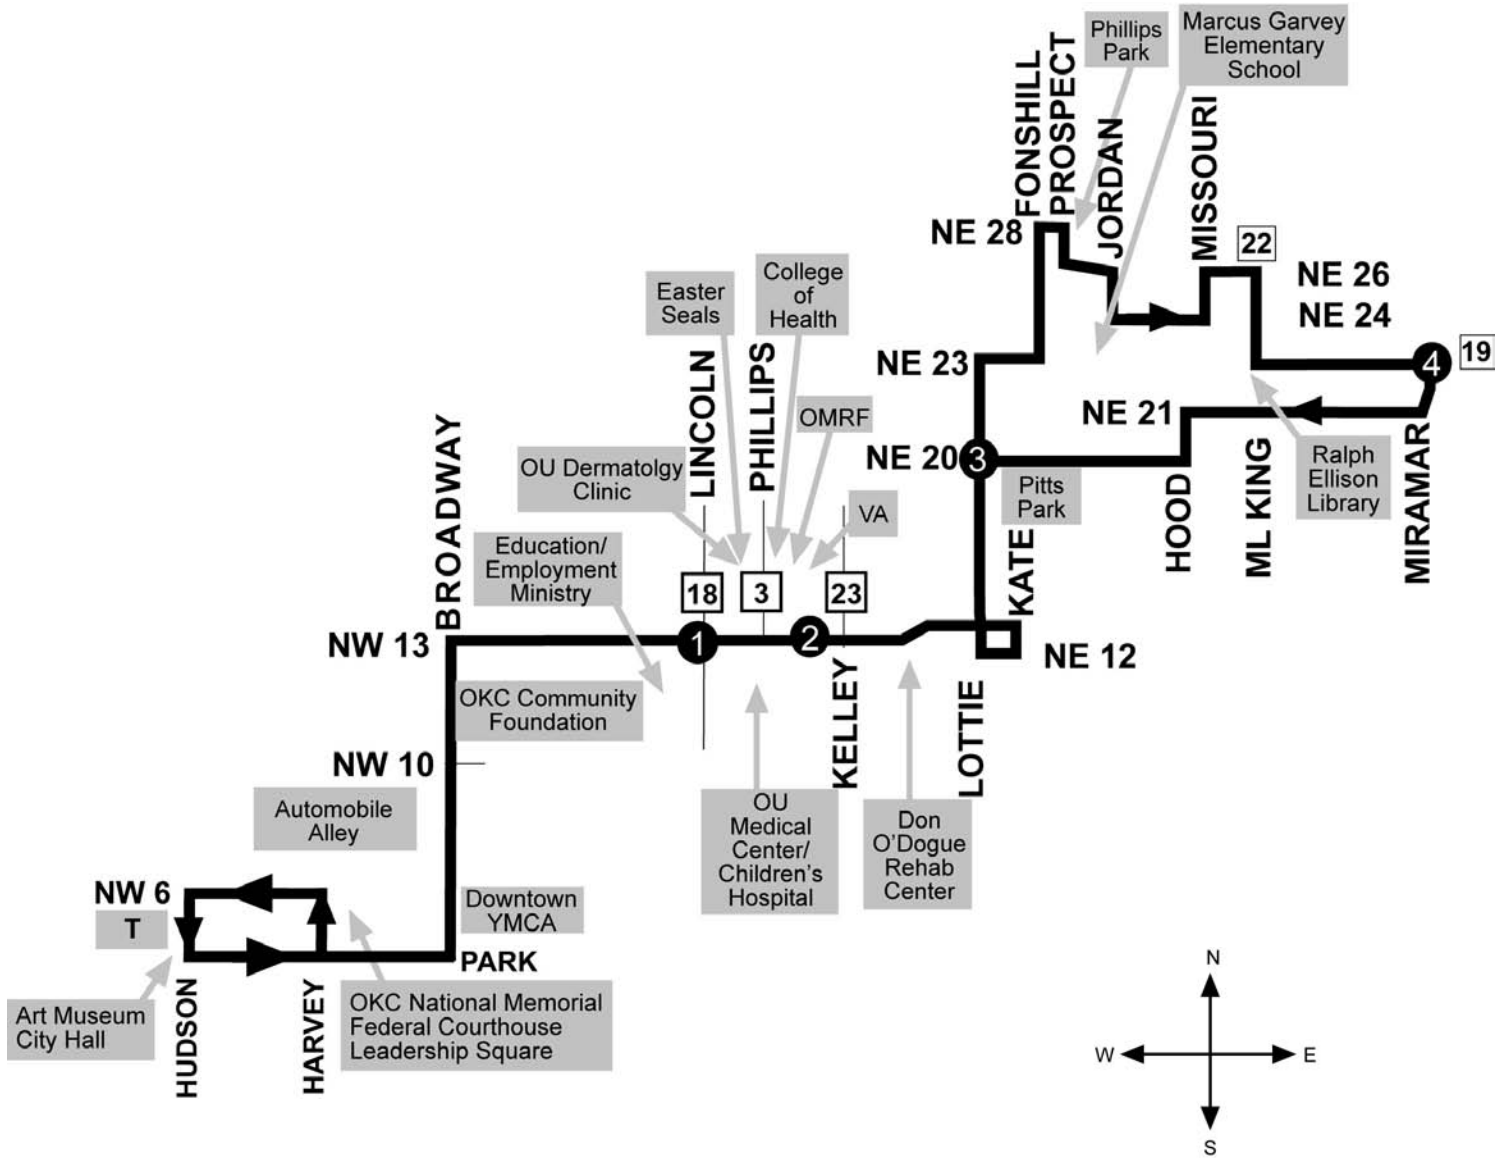

ROUTE 2: MIRAMAR

LEGEND

- ← = DIRECTION
- T = TRANSIT CENTER
- = TRANSFER ROUTE
- △ = NEARBY ROUTE
- = TIMEPOINT
- ⋯ = DIRECTION CHANGE
- P = PARK & RIDE