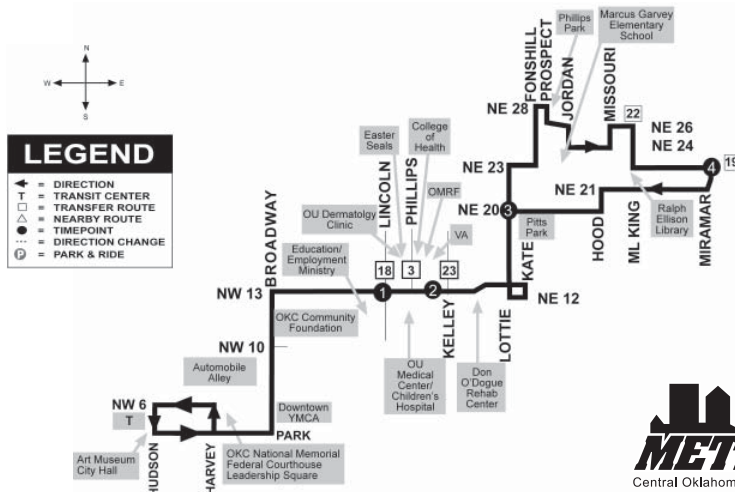

ROUTE 2: MIRAMAR

LEGEND

- ← = DIRECTION
- T = TRANSIT CENTER
- = TRANSFER ROUTE
- △ = NEARBY ROUTE
- = TIMEPOINT
- ⋯ = DIRECTION CHANGE
- P = PARK & RIDE