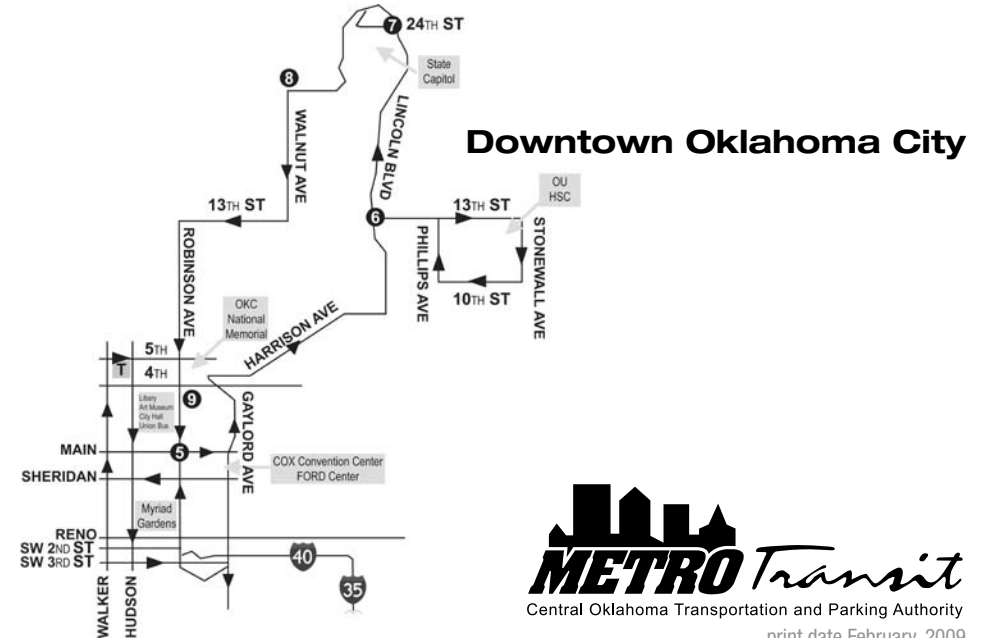

ROUTE 24: SOONER EXPRESS

WEEKDAYS ONLY (No Weekend Service)

Buses do not make stops on Interstate Highway or Shields BLVD.

For a fare, passengers may ride from the garage to the first timepoint or from the last timepoint to the garage.

1	2	3	4	5	6	7	8	9	T	9	10	3	2	1	
OU CAMPUS SOUTH OVAL	LINDSEY & WYLIE	24 TH & SW BOYD	HOMELAND 24 TH & ROBINSON	MAIN & ROBINSON (OKC)	HSC HEALTH SCIENCE CENTER	STATE CAPITOL	OK DEPT. OF TRANS.	FEDERAL COURTHOUSE	TRANSIT CENTER	FEDERAL COURTHOUSE	WESTPORT & 24 TH	24 TH & SW BOYD	LINDSEY & WYLIE	OU CAMPUS SOUTH OVAL	
INBOUND										OUTBOUND					
									6:16 am					6:55 am	
* 6:20 am	6:25 am	6:30 am	6:35 am	7:05 am	7:09 am	7:15 am	7:18 am		7:30 am	7:31 am				8:10 am	
6:55 am	6:59 am	7:04 am	7:10 am	7:40 am	7:45 am	7:50 am	7:56 am	8:02 am	8:05 am						
* 8:10 am	8:15 am	8:20 am	8:30 am	8:55 am	9:04 am	9:10 am	9:16 am		9:25 am	9:26 am	9:50 am	9:55 am	10:00 am	10:05 am	
* 11:35 am	11:38 am	11:41 am	11:45 am	12:15 pm	12:20 pm	12:25 pm	12:30 pm		12:40 pm	12:41 pm	1:10 pm	1:14 pm	1:17 pm	1:20 pm	
* 1:50 pm	1:55 pm	2:00 pm	2:05 pm	2:35 pm	2:39 pm	2:45 pm	2:51 pm		2:55 pm	2:56 pm	3:35 pm	3:39 pm	3:42 pm	3:45 pm	
					4:25 pm	4:34 pm	4:41 pm	4:47 pm	4:55 pm		5:25 pm	5:29 pm	5:34 pm	5:42 pm	
* 4:20 pm	4:25 pm	4:30 pm	4:35 pm	5:00 pm	5:08 pm	5:15 pm	5:20 pm		5:30 pm	5:31 pm	6:00 pm	6:04 pm	6:07 pm	6:10 pm	
5:42 pm									6:20 pm						

* Shaded rows are operated by CART of Norman (All CART stops are not represented on this schedule).

ROUTE 24: SOONER EXPRESS

WEEKDAYS ONLY (No Weekend Service)

Buses do not make stops on Interstate Highway or Shields BLVD.

There is one (1) Park & Ride Lot for this route.

It is located at:

- 2600 W. Robinson Ave. (Homeland - Norman)