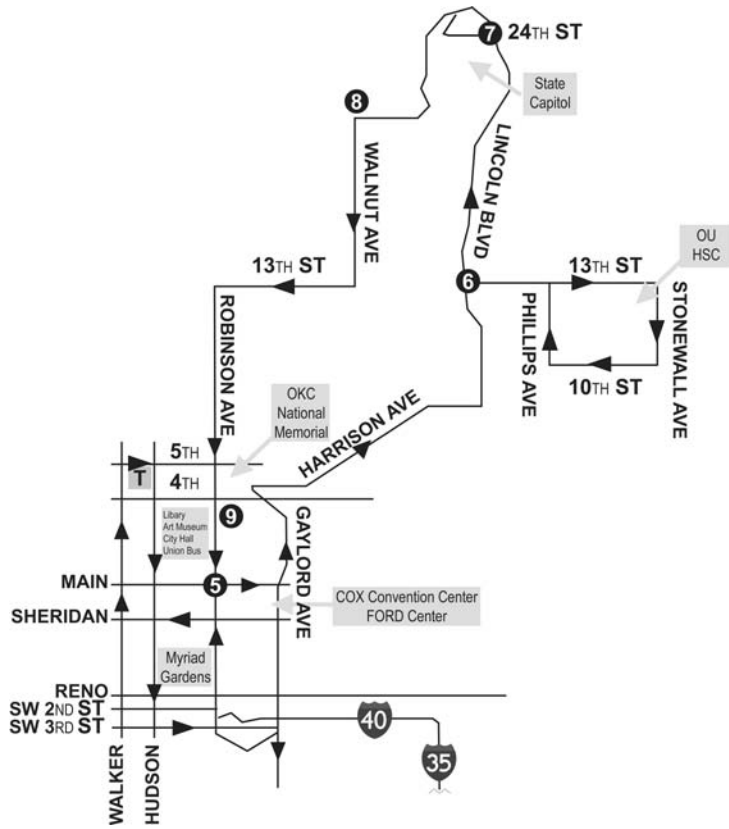

ROUTE 24: SOONER EXPRESS

WEEKDAYS ONLY (No Weekend Service)

Buses do not make stops on Interstate Highway or Shields BLVD.

For a fare, passengers may ride from the garage to the first timepoint or from the last timepoint to the garage.

1	2	3	4	5	6	7	8	9	T	9	10	3	2	1	
OU CAMPUS SOUTH OVAL	LINDSEY & WYLIE	24 TH & SW BOYD	HOMELAND 24 TH & ROBINSON	MAIN & ROBINSON (OKC)	HSC HEALTH SCIENCE CENTER	STATE CAPITOL	OK DEPT. OF TRANS.	FEDERAL COURTHOUSE	TRANSIT CENTER	FEDERAL COURTHOUSE	WESTPORT & 24 TH	24 TH & SW BOYD	LINDSEY & WYLIE	OU CAMPUS SOUTH OVAL	
INBOUND										OUTBOUND					
									6:16 am					6:55 am	
* 6:20 am	6:25 am	6:30 am	6:35 am	7:05 am	7:09 am	7:15 am	7:18 am		7:30 am	7:31 am				8:10 am	
6:55 am	6:59 am	7:04 am	7:10 am	7:40 am	7:45 am	7:50 am	7:56 am	8:02 am	8:05 am						
* 8:10 am	8:15 am	8:20 am	8:30 am	8:55 am	9:04 am	9:10 am	9:16 am		9:25 am	9:26 am	9:50 am	9:55 am	10:00 am	10:05 am	
* 11:35 am	11:38 am	11:41 am	11:45 am	12:15 pm	12:20 pm	12:25 pm	12:30 pm		12:40 pm	12:41 pm	1:10 pm	1:14 pm	1:17 pm	1:20 pm	
* 1:50 pm	1:55 pm	2:00 pm	2:05 pm	2:35 pm	2:39 pm	2:45 pm	2:51 pm		2:55 pm	2:56 pm	3:35 pm	3:39 pm	3:42 pm	3:45 pm	
					4:25 pm	4:34 pm	4:41 pm	4:47 pm	4:55 pm		5:25 pm	5:29 pm	5:34 pm	5:42 pm	
* 4:20 pm	4:25 pm	4:30 pm	4:35 pm	5:00 pm	5:08 pm	5:15 pm	5:20 pm		5:30 pm	5:31 pm	6:00 pm	6:04 pm	6:07 pm	6:10 pm	
5:42 pm									6:20 pm						

* Shaded rows are operated by CART of Norman (All CART stops are not represented on this schedule).

ROUTE 24: SOONER EXPRESS

WEEKDAYS ONLY (No Weekend Service)

Buses do not make stops on Interstate Highway or Shields BLVD.

There is one (1) Park & Ride Lot for this route.

It is located at:

- 2600 W. Robinson Ave. (Homeland - Norman)