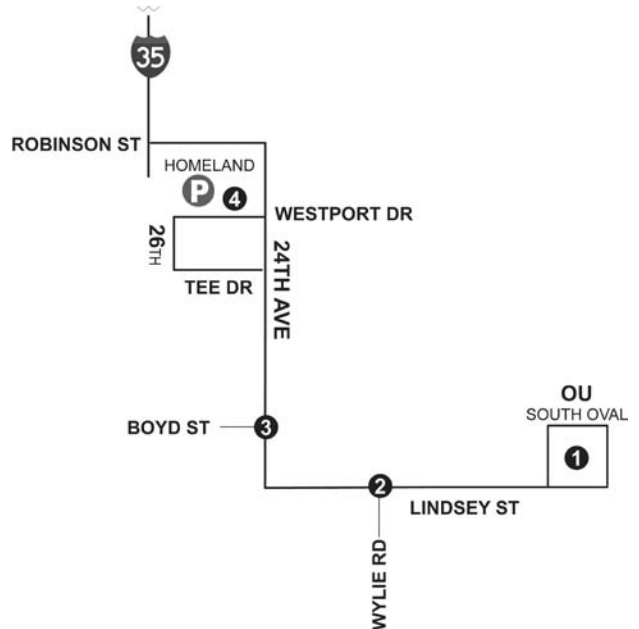

ROUTE 24: SOONER EXPRESS

WEEKDAYS ONLY (No Weekend Service)

Buses do not make stops on Interstate Highway or Shields BLVD.

For a fare, passengers may ride from the garage to the first timepoint or from the last timepoint to the garage.

1	2	3	4	5	6	7	8	9	T	9	10	3	2	1	
OU CAMPUS SOUTH OVAL	LINDSEY & WYLIE	24 TH & SW BOYD	HOMELAND 24 TH & ROBINSON	MAIN & ROBINSON (OKC)	HSC HEALTH SCIENCE CENTER	STATE CAPITOL	OK DEPT. OF TRANS.	FEDERAL COURTHOUSE	TRANSIT CENTER	FEDERAL COURTHOUSE	WESTPORT & 24 TH	24 TH & SW BOYD	LINDSEY & WYLIE	OU CAMPUS SOUTH OVAL	
INBOUND										OUTBOUND					
									6:16 am					6:55 am	
* 6:20 am	6:25 am	6:30 am	6:35 am	7:05 am	7:09 am	7:15 am	7:18 am		7:30 am	7:31 am				8:10 am	
6:55 am	6:59 am	7:04 am	7:10 am	7:40 am	7:45 am	7:50 am	7:56 am	8:02 am	8:05 am						
* 8:10 am	8:15 am	8:20 am	8:30 am	8:55 am	9:04 am	9:10 am	9:16 am		9:25 am	9:26 am	9:50 am	9:55 am	10:00 am	10:05 am	
* 11:35 am	11:38 am	11:41 am	11:45 am	12:15 pm	12:20 pm	12:25 pm	12:30 pm		12:40 pm	12:41 pm	1:10 pm	1:14 pm	1:17 pm	1:20 pm	
* 1:50 pm	1:55 pm	2:00 pm	2:05 pm	2:35 pm	2:39 pm	2:45 pm	2:51 pm		2:55 pm	2:56 pm	3:35 pm	3:39 pm	3:42 pm	3:45 pm	
					4:25 pm	4:34 pm	4:41 pm	4:47 pm	4:55 pm		5:25 pm	5:29 pm	5:34 pm	5:42 pm	
* 4:20 pm	4:25 pm	4:30 pm	4:35 pm	5:00 pm	5:08 pm	5:15 pm	5:20 pm		5:30 pm	5:31 pm	6:00 pm	6:04 pm	6:07 pm	6:10 pm	
5:42 pm									6:20 pm						

* Shaded rows are operated by CART of Norman (All CART stops are not represented on this schedule).

ROUTE 24: SOONER EXPRESS

WEEKDAYS ONLY (No Weekend Service)

Buses do not make stops on Interstate Highway or Shields BLVD.

There is one (1) Park & Ride Lot for this route.

It is located at:

- 2600 W. Robinson Ave. (Homeland - Norman)