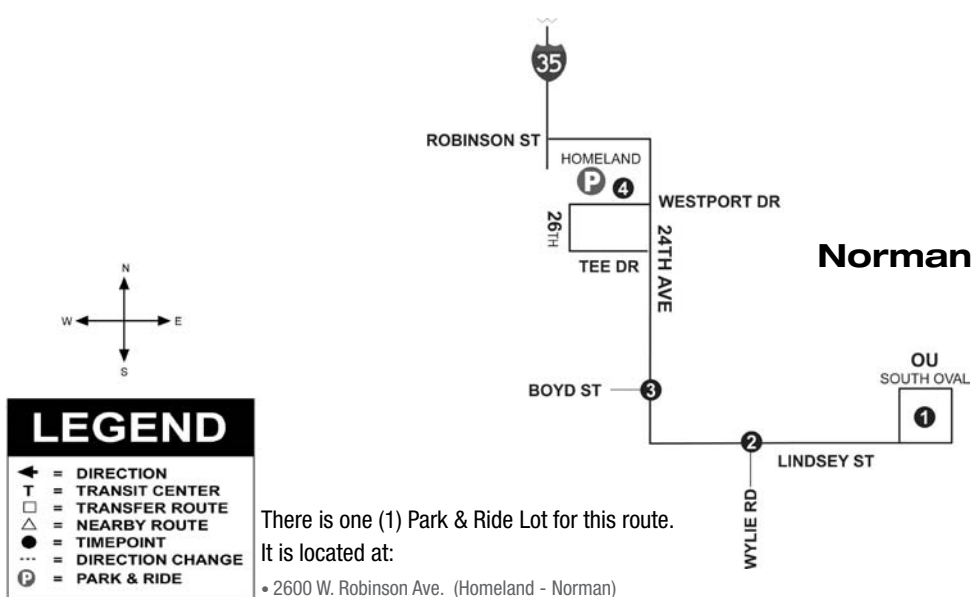

ROUTE 24: SOONER EXPRESS

WEEKDAYS ONLY (No Weekend Service)

Buses do not make stops on Interstate Highway or Shields BLVD.

For a fare, passengers may ride from the garage to the first timepoint or from the last timepoint to the garage.

1	2	3	4	5	6	7	8	9	T	9	10	3	2	1	
OU CAMPUS SOUTH OVAL	LINDSEY & WYLIE	24 TH & SW BOYD	HOMELAND 24 TH & ROBINSON	MAIN & ROBINSON (OKC)	HSC HEALTH SCIENCE CENTER	STATE CAPITOL	OK DEPT. OF TRANS.	FEDERAL COURTHOUSE	TRANSIT CENTER	FEDERAL COURTHOUSE	WESTPORT & 24 TH	24 TH & SW BOYD	LINDSEY & WYLIE	OU CAMPUS SOUTH OVAL	
INBOUND										OUTBOUND					
									6:16 am					6:55 am	
* 6:20 am	6:25 am	6:30 am	6:35 am	7:05 am	7:09 am	7:15 am	7:18 am		7:30 am	7:31 am				8:10 am	
6:55 am	6:59 am	7:04 am	7:10 am	7:40 am	7:45 am	7:50 am	7:56 am	8:02 am	8:05 am						
* 8:10 am	8:15 am	8:20 am	8:30 am	8:55 am	9:04 am	9:10 am	9:16 am		9:25 am	9:26 am	9:50 am	9:55 am	10:00 am	10:05 am	
* 11:35 am	11:38 am	11:41 am	11:45 am	12:15 pm	12:20 pm	12:25 pm	12:30 pm		12:40 pm	12:41 pm	1:10 pm	1:14 pm	1:17 pm	1:20 pm	
* 1:50 pm	1:55 pm	2:00 pm	2:05 pm	2:35 pm	2:39 pm	2:45 pm	2:51 pm		2:55 pm	2:56 pm	3:35 pm	3:39 pm	3:42 pm	3:45 pm	
					4:25 pm	4:34 pm	4:41 pm	4:47 pm	4:55 pm		5:25 pm	5:29 pm	5:34 pm	5:42 pm	
* 4:20 pm	4:25 pm	4:30 pm	4:35 pm	5:00 pm	5:08 pm	5:15 pm	5:20 pm		5:30 pm	5:31 pm	6:00 pm	6:04 pm	6:07 pm	6:10 pm	
5:42 pm									6:20 pm						

* Shaded rows are operated by CART of Norman (All CART stops are not represented on this schedule).

ROUTE 24: SOONER EXPRESS

WEEKDAYS ONLY (No Weekend Service)

Buses do not make stops on Interstate Highway or Shields BLVD.

There is one (1) Park & Ride Lot for this route.

It is located at:

- 2600 W. Robinson Ave. (Homeland - Norman)