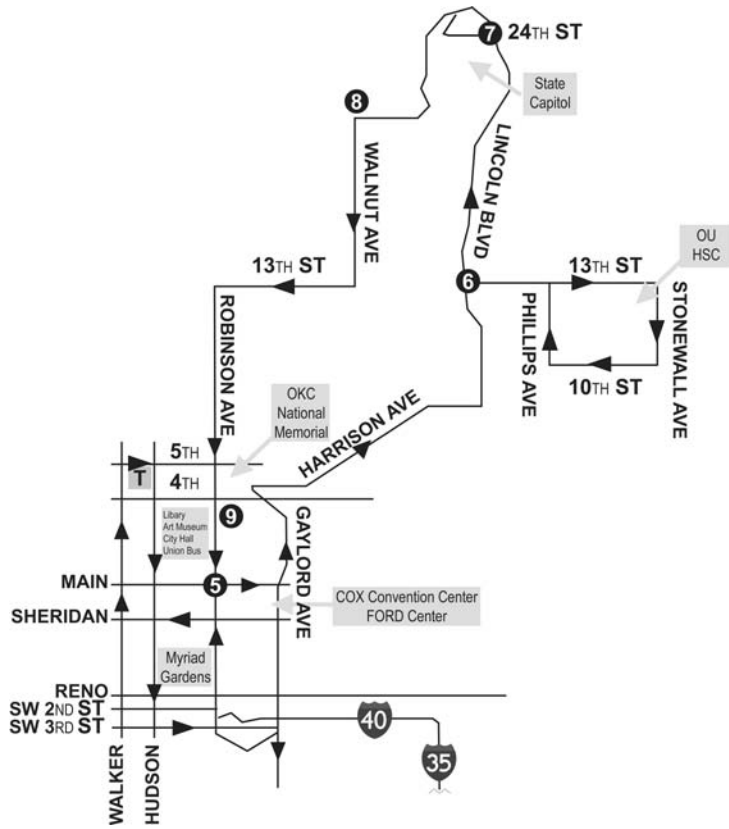

ROUTE 24: SOONER EXPRESS

WEEKDAYS ONLY (No Weekend Service)

Buses do not make stops on Interstate Highway or Shields BLVD.

There is one (1) Park & Ride Lot for this route.
It is located at:

- 2600 W. Robinson Ave. (Homeland - Norman)