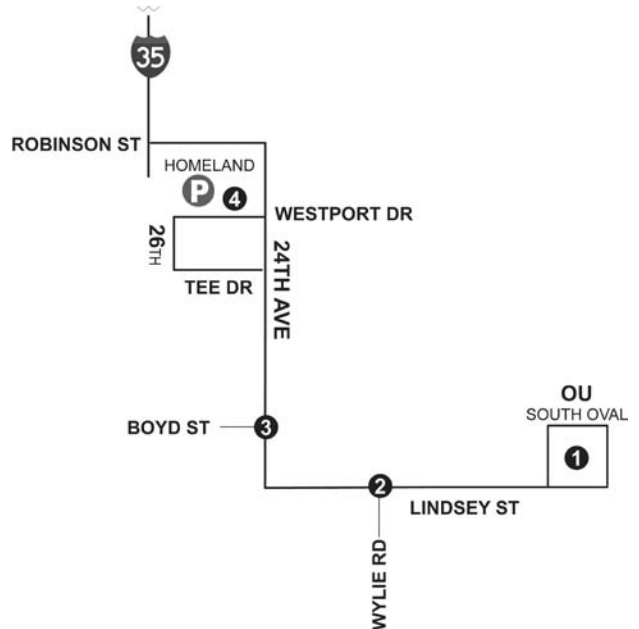

ROUTE 24: SOONER EXPRESS

WEEKDAYS ONLY (No Weekend Service)

Buses do not make stops on Interstate Highway or Shields BLVD.

There is one (1) Park & Ride Lot for this route.
It is located at:

- 2600 W. Robinson Ave. (Homeland - Norman)