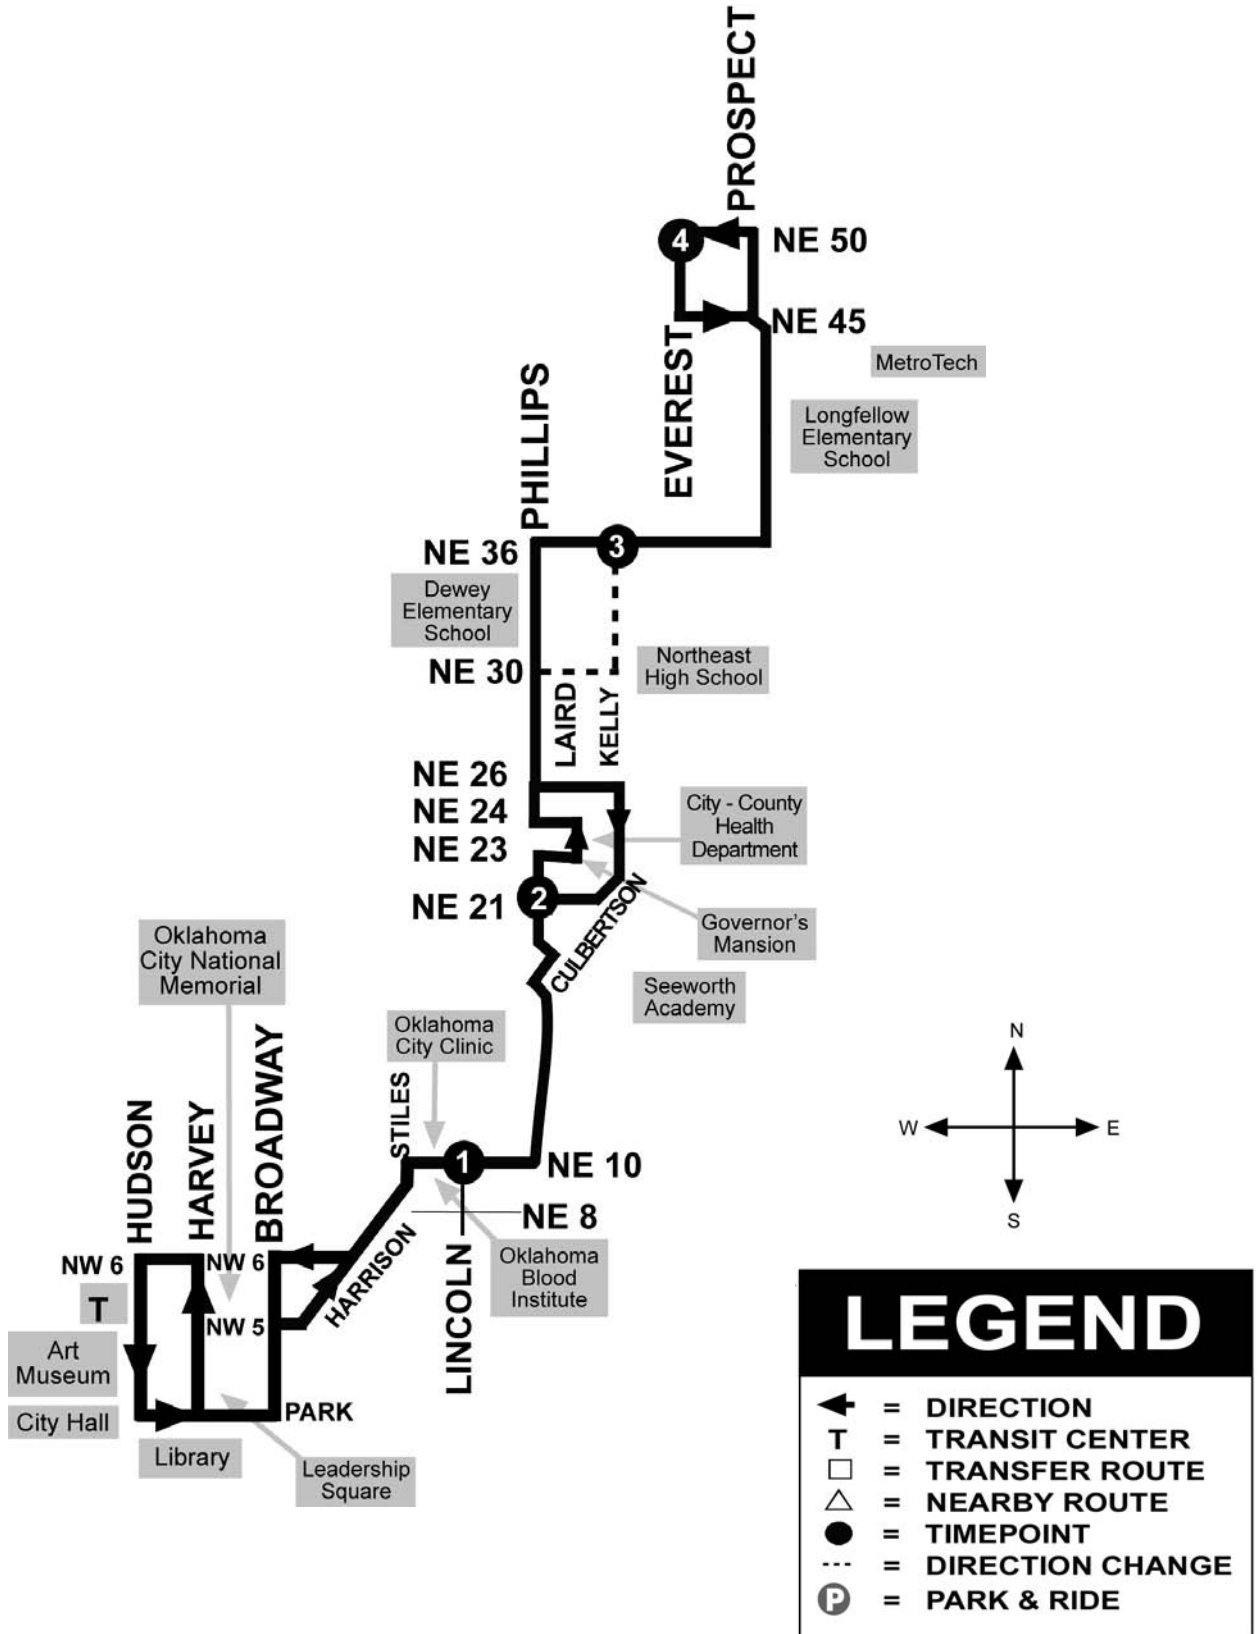

* Service is provided to Northeast High School on Outbound trips at 7:36 am and 2:36 pm, and Inbound trips at 2:21 pm and 2:51 pm.

LEGEND

- ↑ = DIRECTION
- T = TRANSFER CENTER
- = TRANSFER ROUTE
- △ = TIMEPOINT
- = DIRECTION CHANGE
- P = PARK & RIDE

ROUTE 3: PARK ESTATES

LEGEND

- ← = DIRECTION
- T = TRANSIT CENTER
- = TRANSFER ROUTE
- △ = NEARBY ROUTE
- = TIMEPOINT
- = DIRECTION CHANGE
- P = PARK & RIDE