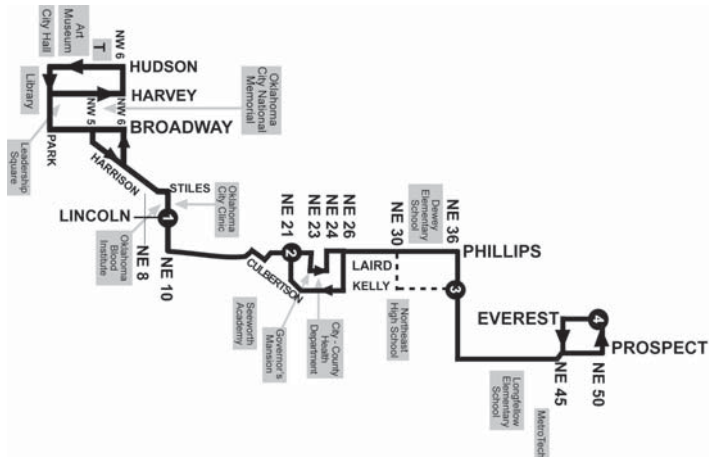

* Service is provided to Northeast High School on Outbound trips at 7:36 am and 2:36 pm, and Inbound trips at 2:21 pm and 2:51 pm.

LEGEND

- ↑ = DIRECTION
- T = TRANSFER CENTER
- = TRANSFER ROUTE
- △ = TIMEPOINT
- = DIRECTION CHANGE
- P = PARK & RIDE