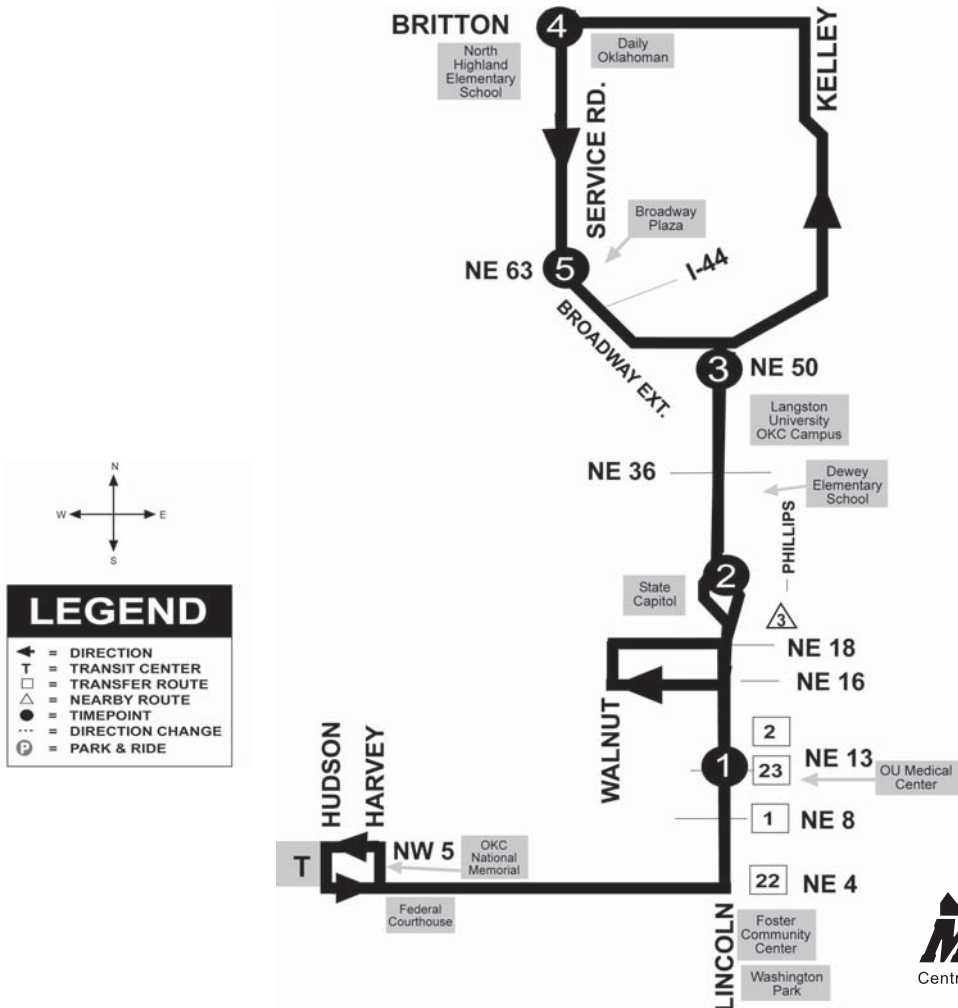

ROUTE 18: STATE CAPITOL/MUSGRAVE

WEEKDAYS ONLY (No Weekend Service)

WEEKDAY SCHEDULE	BRDWAY EXT & BRITTON	NE 63 RD & BRDWAY	NE 50 TH & LINCOLN	STATE CAPITOL	NE 13 TH & LINCOLN	TRANSIT CENTER	NE 13 TH & LINCOLN	STATE CAPITOL	NE 50 TH & LINCOLN	BRDWAY EXT & BRITTON
	④	⑤	③	②	①	T	①	②	③	④
	INBOUND						OUTBOUND			
						6:04 am	6:10 am	6:15 am	6:20 am	6:29 am
6:29 am	6:35 am	6:41 am	6:48 am	6:53 am	7:00 am	7:12 am	7:18 am	7:24 am	7:34 am	
7:34 am	7:40 am	7:46 am	7:53 am	7:58 am	8:05 am	8:17 am	8:23 am	8:29 am	8:39 am	
8:39 am	8:45 am	8:51 am	8:58 am	9:03 am	9:10 am	9:22 am	9:28 am	9:34 am	9:44 am	
9:44 am	9:50 am	9:56 am	10:03 am	10:08 am	10:15 am	10:27 am	10:33 am	10:39 am	10:49 am	
10:49 am	10:55 am	11:01 am	11:08 am	11:13 am	11:20 am	11:32 am	11:38 am	11:44 am	11:54 am	
11:54 am	12:00 pm	12:06 pm	12:13 pm	12:18 pm	12:25 pm	12:37 pm	12:43 pm	12:49 pm	12:59 pm	
12:59 pm	1:05 pm	1:11 pm	1:18 pm	1:23 pm	1:30 pm	1:42 pm	1:48 pm	1:54 pm	2:04 pm	
					2:20 pm	2:27 pm	2:33 pm	2:39 pm	2:49 pm	
2:04 pm	2:10 pm	2:16 pm	2:23 pm	2:28 pm	2:35 pm					
2:49 pm	2:55 pm	3:01 pm	3:08 pm	3:13 pm	3:20 pm	3:32 pm	3:38 pm	3:44 pm	3:54 pm	
3:54 pm	4:00 pm	4:06 pm	4:13 pm	4:18 pm	4:25 pm	4:37 pm	4:43 pm	4:49 pm	4:59 pm	
4:59 pm	5:05 pm	5:11 pm	5:18 pm	5:23 pm	5:30 pm	5:42 pm	5:48 pm	5:54 pm	6:04 pm	
6:04 pm	6:10 pm	6:16 pm	6:23 pm	6:28 pm	6:35 pm					