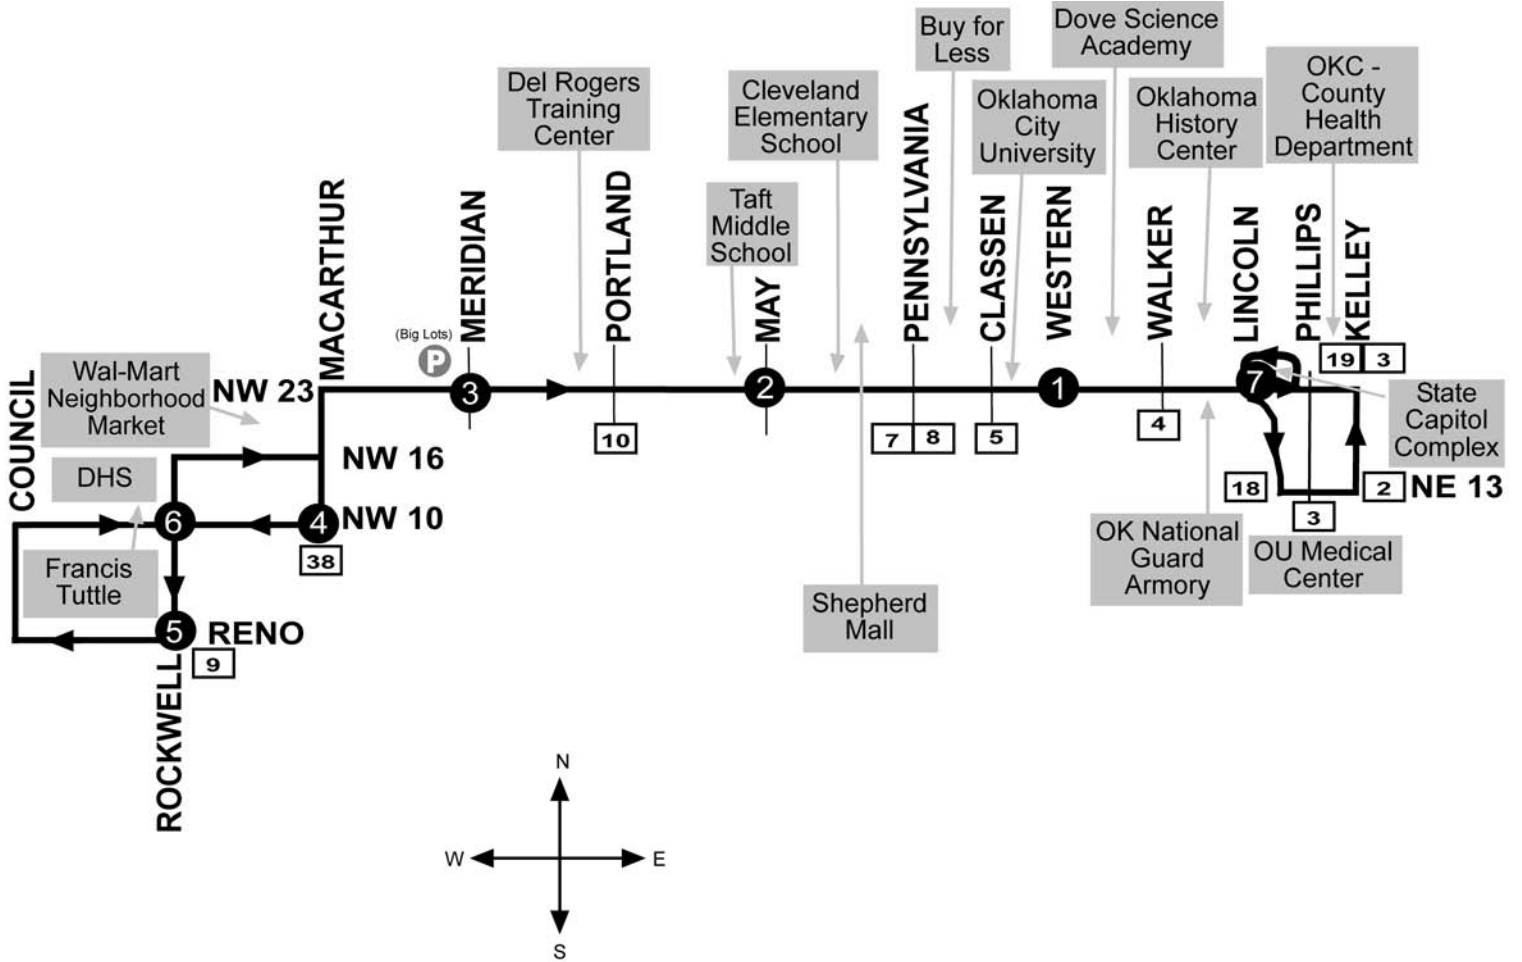

print date February 2, 2009

There is one (1) Park & Ride Lot for this route. It is located at:
 • 4605 NW 23rd ST

ROUTE 23: 23rd Street Crosstown

LEGEND

- = DIRECTION
- = TRANSIT CENTER
- = TRANSFER ROUTE
- = NEARBY ROUTE
- = TIMEPOINT
- = DIRECTION CHANGE
- = PARK & RIDE

There is one (1) Park & Ride Lot for this route. It is located at:
 • 4605 NW 23RD ST