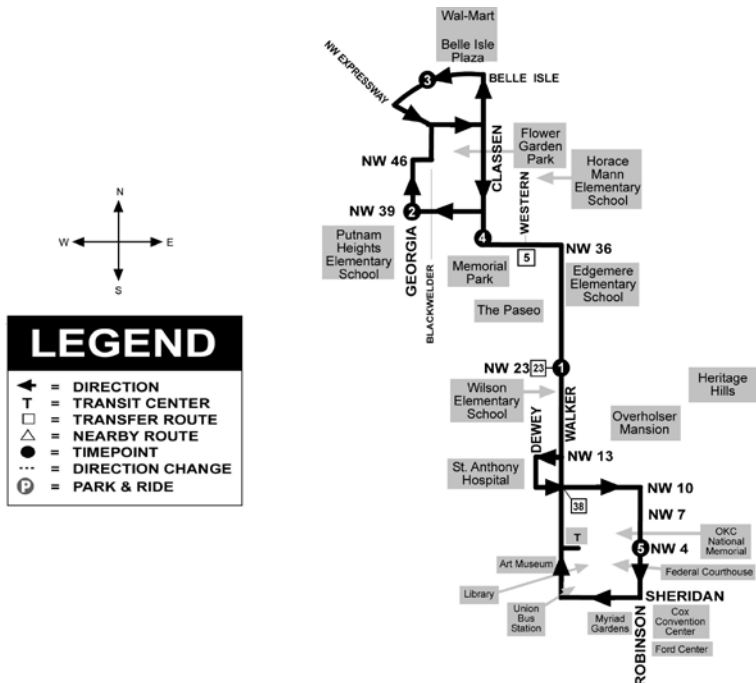

# ROUTE 4: BELLE ISLE/NW 23RD & WALKER

	WALMART ③	NW 36 <sup>TH</sup> & CLASSEN ④	NW 23 <sup>RD</sup> & WALKER ①	NW 4 <sup>TH</sup> & ROBINSON ⑤	TRANSIT CENTER T	NW 23 <sup>RD</sup> & WALKER ①	NW 39 <sup>TH</sup> & GEORGIA ②	WALMART ③
<b>WEEKDAY SCHEDULE</b>	INBOUND				OUTBOUND			
					6:06 am	6:14 am	6:21 am	6:30 am
	6:30 am	6:36 am	6:42 am	6:55 am	7:00 am	7:14 am	7:21 am	7:30 am
	7:30 am	7:36 am	7:42 am	7:55 am	8:00 am	8:14 am	8:21 am	8:30 am
	8:30 am	8:36 am	8:42 am	8:55 am	9:00 am	9:14 am	9:21 am	9:30 am
	9:30 am	9:36 am	9:42 am	9:55 am	10:00 am	10:14 am	10:21 am	10:30 am
	10:30 am	10:36 am	10:42 am	10:55 am	11:00 am	11:14 am	11:21 am	11:30 am
	11:30 am	11:36 am	11:42 am	11:55 am	12:00 pm	12:14 pm	12:21 pm	12:30 pm
	12:30 pm	12:36 pm	12:42 pm	12:55 pm	1:00 pm	1:14 pm	1:21 pm	1:30 pm
	1:30 pm	1:36 pm	1:42 pm	1:55 pm	2:00 pm			
				2:30 pm	2:44 pm	2:51 pm	3:00 pm	
				3:00 pm	3:44 pm	3:51 pm	4:00 pm	
				4:00 pm	4:44 pm	4:51 pm	5:00 pm	
				5:00 pm	5:44 pm	5:51 pm	6:00 pm	
				6:00 pm				
	③	④	①	⑤	T	①	②	③
<b>SATURDAY SCHEDULE</b>	INBOUND				OUTBOUND			
					8:34 am	8:44 am	8:51 am	9:00 am
	9:00 am	9:06 am	9:12 am	9:25 am	9:30 am	9:44 am	9:51 am	10:00 am
	10:00 am	10:06 am	10:12 am	10:25 am	10:30 am	10:44 am	10:51 am	11:00 am
	11:00 am	11:06 am	11:12 am	11:25 am	11:30 am	11:44 am	11:51 am	12:00 pm
	12:00 pm	12:06 pm	12:12 pm	12:25 pm	12:30 pm	12:44 pm	12:51 pm	1:00 pm
	1:00 pm	1:06 pm	1:12 pm	1:25 pm	1:30 pm	1:44 pm	1:51 pm	2:00 pm
	2:00 pm	2:06 pm	2:12 pm	2:25 pm	2:30 pm	2:44 pm	2:51 pm	3:00 pm
	3:00 pm	3:06 pm	3:12 pm	3:25 pm	3:30 pm	3:44 pm	3:51 pm	4:00 pm
	4:00 pm	4:06 pm	4:12 pm	4:25 pm	4:30 pm	4:44 pm	4:51 pm	5:00 pm
5:00 pm	5:06 pm	5:12 pm	5:25 pm	5:30 pm	5:44 pm	5:51 pm	6:00 pm	
6:00 pm	6:04 pm	6:08 pm	6:19 pm	6:24 pm				

# ROUTE 4: BELLE ISLE/NW 23RD & WALKER