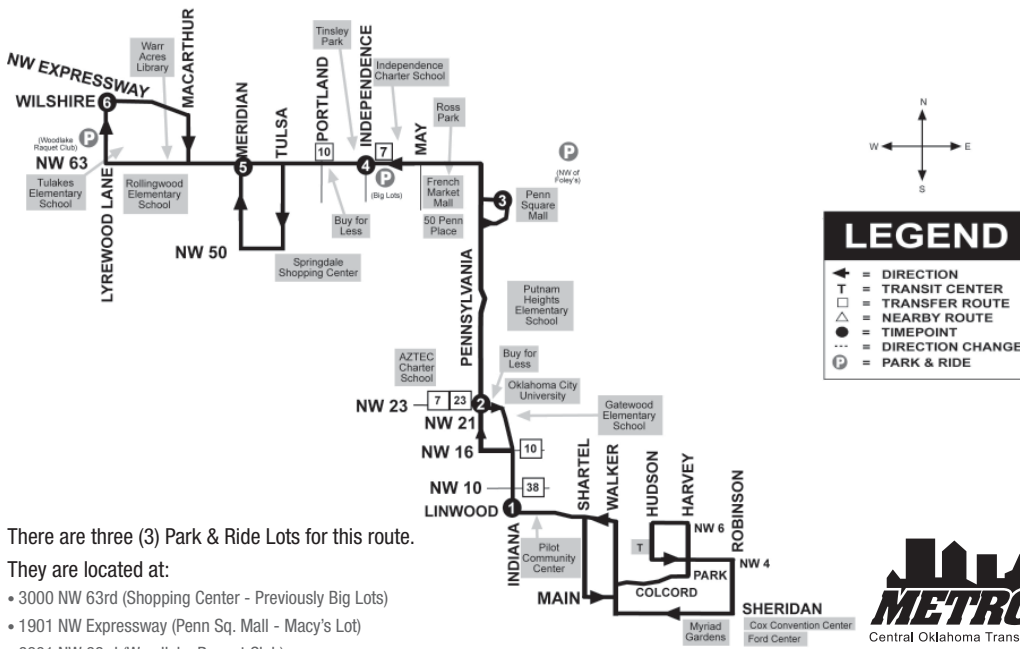

# ROUTE 8: FRENCH MARKET

NOW FEATURING  
Improved Frequency & NEW Peak times!  
Just look for the stars!

For a fare, passengers may ride from the garage to the first timepoint or from the last timepoint to the garage.

There are three (3) Park & Ride Lots for this route. They are located at:

- 3000 NW 63rd (Shopping Center - Previously Big Lots)
- 1901 NW Expressway (Penn Sq. Mall - Macy's Lot)
- 6901 NW 63rd (Woodlake Raquet Club)

# ROUTE 8: FRENCH MARKET

There are three (3) Park & Ride Lots for this route.

They are located at:

- 3000 NW 63rd (Shopping Center - Previously Big Lots)
- 1901 NW Expressway (Penn Sq. Mall - Macy's Lot)
- 6901 NW 63rd (Woodlake Raquet Club)