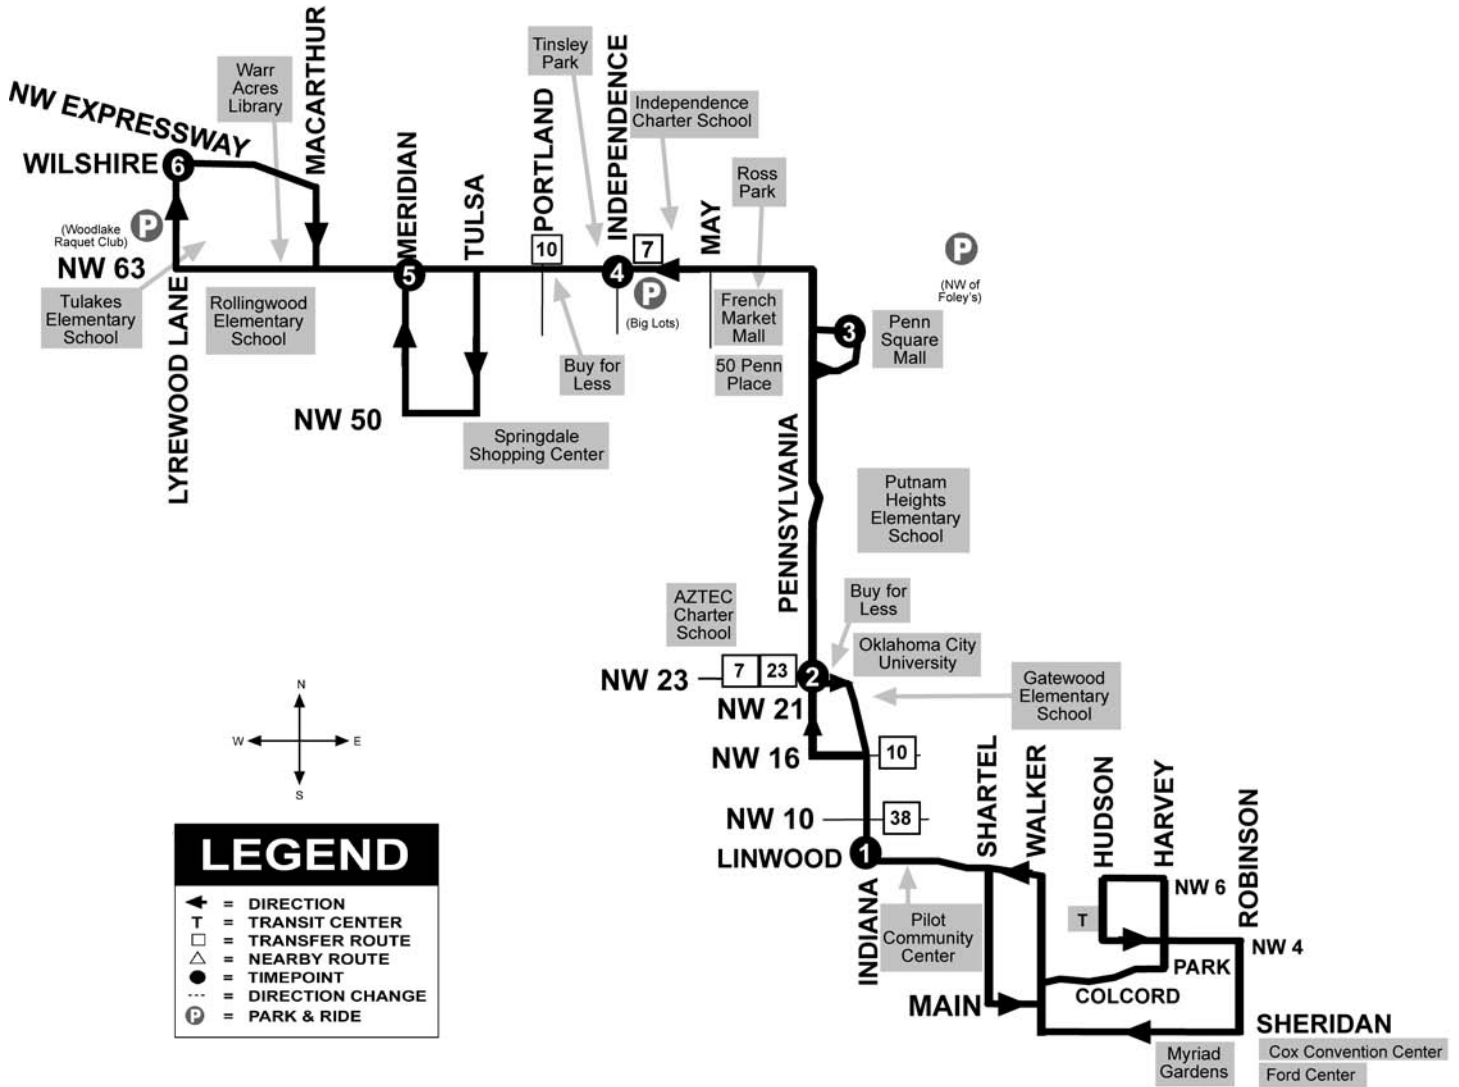

# ROUTE 8: FRENCH MARKET

NOW FEATURING  
Improved Frequency & NEW Peak times!  
Just look for the stars!

For a fare, passengers may ride from the garage to the first timepoint or from the last timepoint to the garage.

There are three (3) Park & Ride Lots for this route. They are located at:

- 3000 NW 63rd (Shopping Center - Previously Big Lots)
- 1901 NW Expressway (Penn Sq. Mall - Macy's Lot)
- 6901 NW 63rd (Woodlake Raquet Club)

# ROUTE 8: FRENCH MARKET

There are three (3) Park & Ride Lots for this route.

They are located at:

- 3000 NW 63rd (Shopping Center - Previously Big Lots)
- 1901 NW Expressway (Penn Sq. Mall - Macy's Lot)
- 6901 NW 63rd (Woodlake Raquet Club)