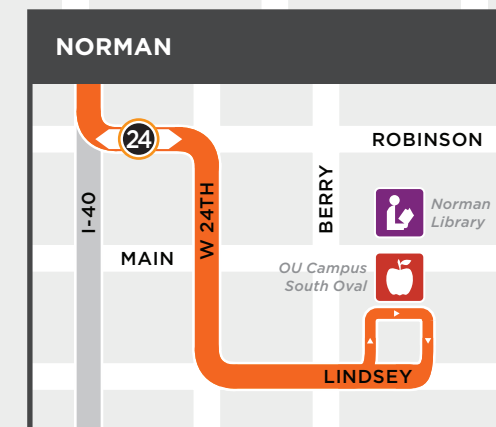

## OKLAHOMA CITY METRO

Legend	
Route One-way	
Route Turning	
Route U-turn	
Route Both Directions	
Route Directional Change	
Route Time Varies	
Weekday Only Route	
Weekday & Weekend Route	
Transit Center	
Metro Bus Pass	
Hospital	
Regional Mall	
Entertainment	
OKC Zoo	
Airport	
Capitol	
Library	
Museum	
Military Base	
School	
Community Park	

METRO Transit is central Oklahoma's public transportation system operating throughout the Oklahoma City metro area to take you wherever you need to go. Buses, vans and trolleys form a fleet of transportation with a variety of programs to serve the needs of the community.

### DOWNTOWN OKLAHOMA CITY

Legend	
Route One-way	
Route Turning	
Route Both Directions	
Route U-turn	
Weekday Only Route	
Weekday & Weekend Route	
Transit Center	
Metro Bus Pass	
Hospital	
Courthouse	
Entertainment	
City Hall	
Library	
Museum	
School	
Community Park	

### DOWNTOWN OKLAHOMA CITY