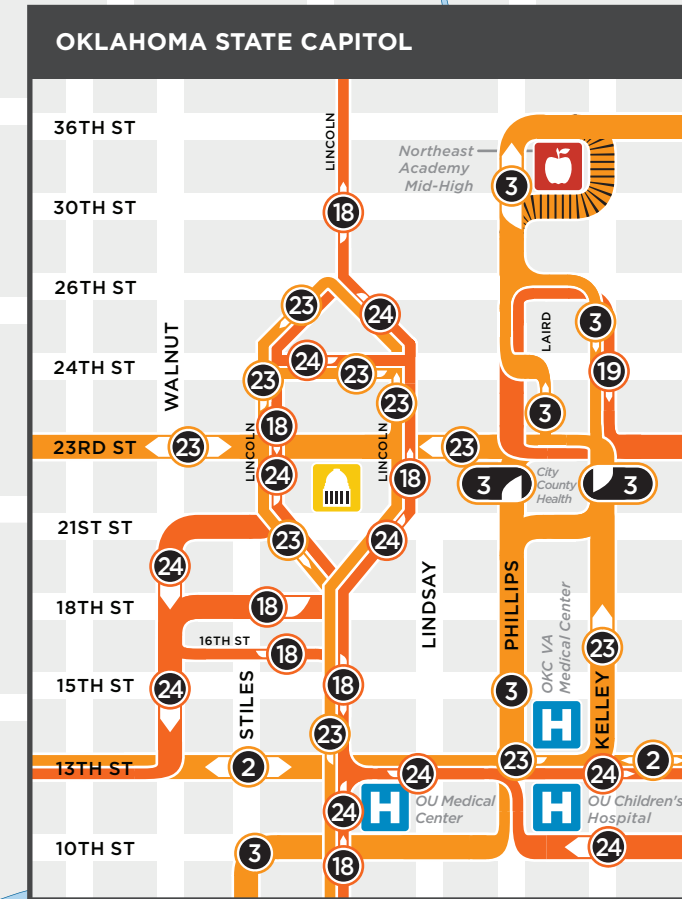

# OKLAHOMA CITY METRO

## OKLAHOMA CITY METRO

Legend	
Route One-way	
Route Turning	
Route U-turn	
Route Both Directions	
Route Directional Change	
Route Time Varies	
Weekday Only Route	
Weekday & Weekend Route	
Transit Center	
Metro Bus Pass	
Hospital	
Regional Mall	
Entertainment	
OKC Zoo	
Airport	
Capitol	
Library	
Museum	
Military Base	
School	
Community Park	

### DOWNTOWN OKLAHOMA CITY

Legend	
Route One-way	
Route Turning	
Route Both Directions	
Route U-turn	
Weekday Only Route	
Weekday & Weekend Route	
Transit Center	
Metro Bus Pass	
Hospital	
Courthouse	
Entertainment	
City Hall	
Library	
Museum	
School	
Community Park	

### DOWNTOWN OKLAHOMA CITY