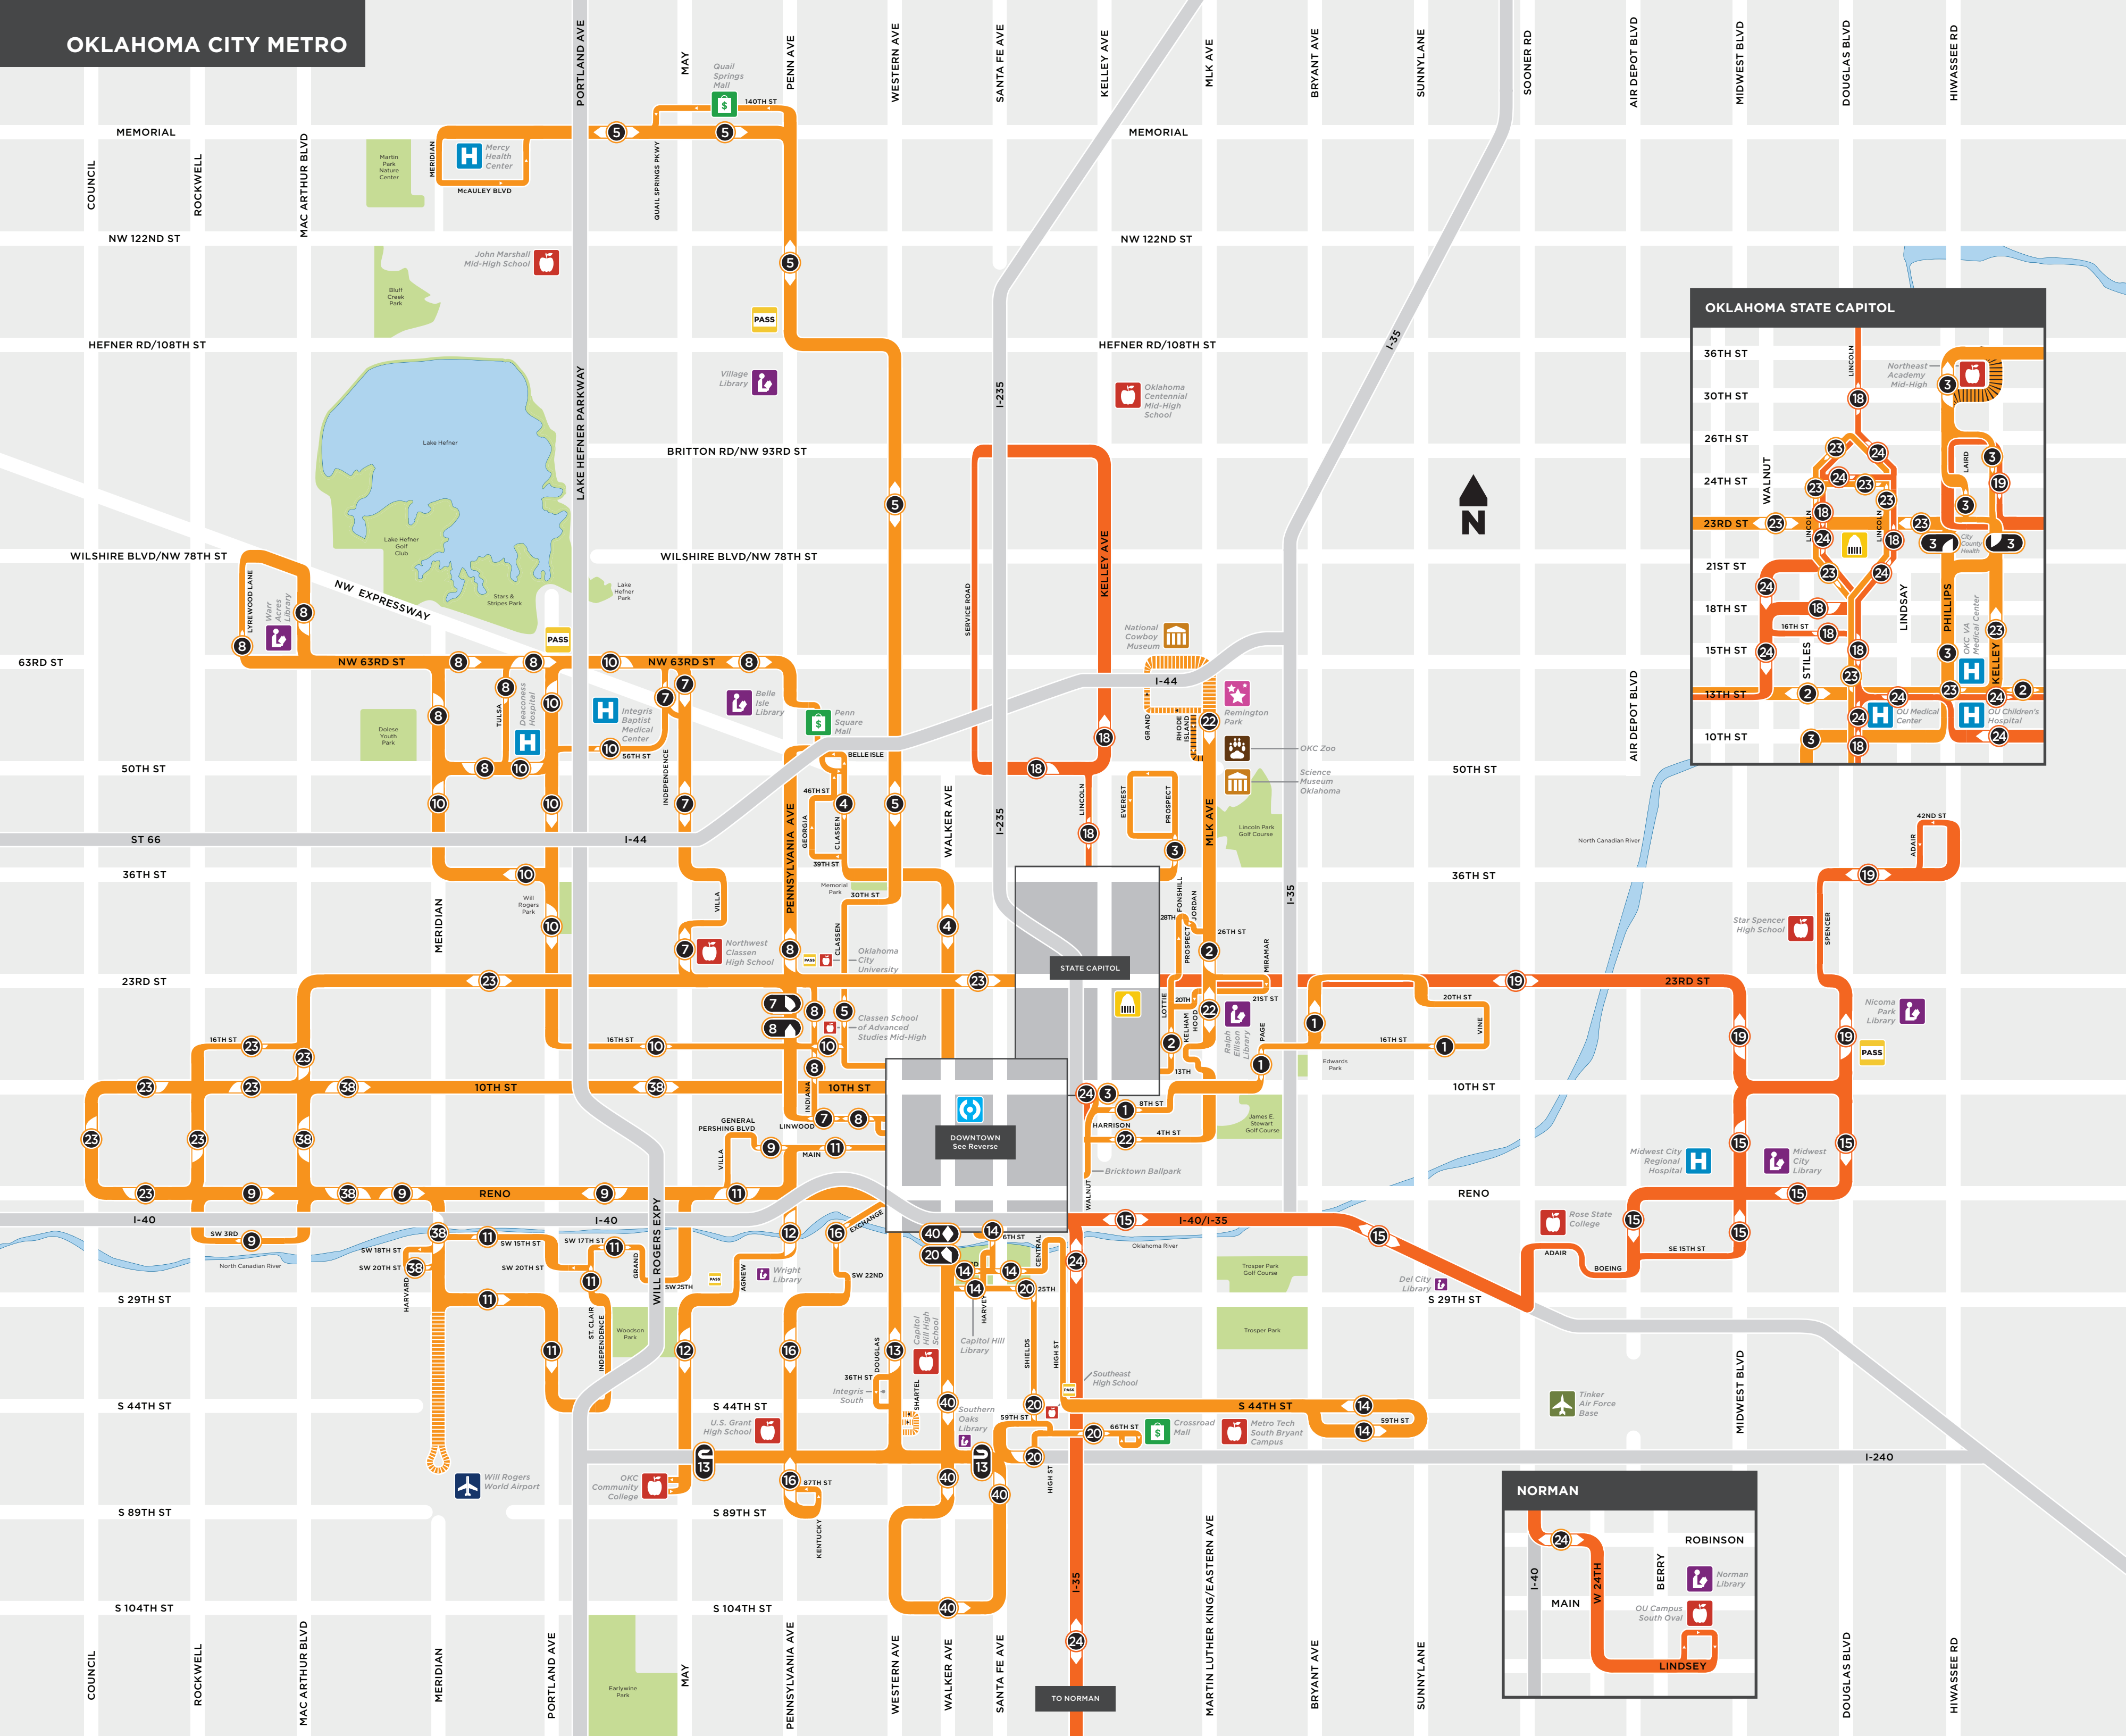

# OKLAHOMA CITY METRO

## OKLAHOMA CITY METRO

Legend	
Route One-way	
Route Turning	
Route U-turn	
Route Both Directions	
Route Directional Change	
Route Time Varies	
Weekday Only Route	
Weekday & Weekend Route	
Transit Center	
Metro Bus Pass	
Hospital	
Regional Mall	
Entertainment	
OKC Zoo	
Airport	
Capitol	
Library	
Museum	
Military Base	
School	
Community Park	

METRO Transit is central Oklahoma's public transportation system operating throughout the Oklahoma City metro area to take you wherever you need to go. Buses, vans and trolleys form a fleet of transportation with a variety of programs to serve the needs of the community.

### DOWNTOWN OKLAHOMA CITY

Legend	
Route One-way	
Route Turning	
Route Both Directions	
Route U-turn	
Weekday Only Route	
Weekday & Weekend Route	
Transit Center	
Metro Bus Pass	
Hospital	
Courthouse	
Entertainment	
City Hall	
Library	
Museum	
School	
Community Park	