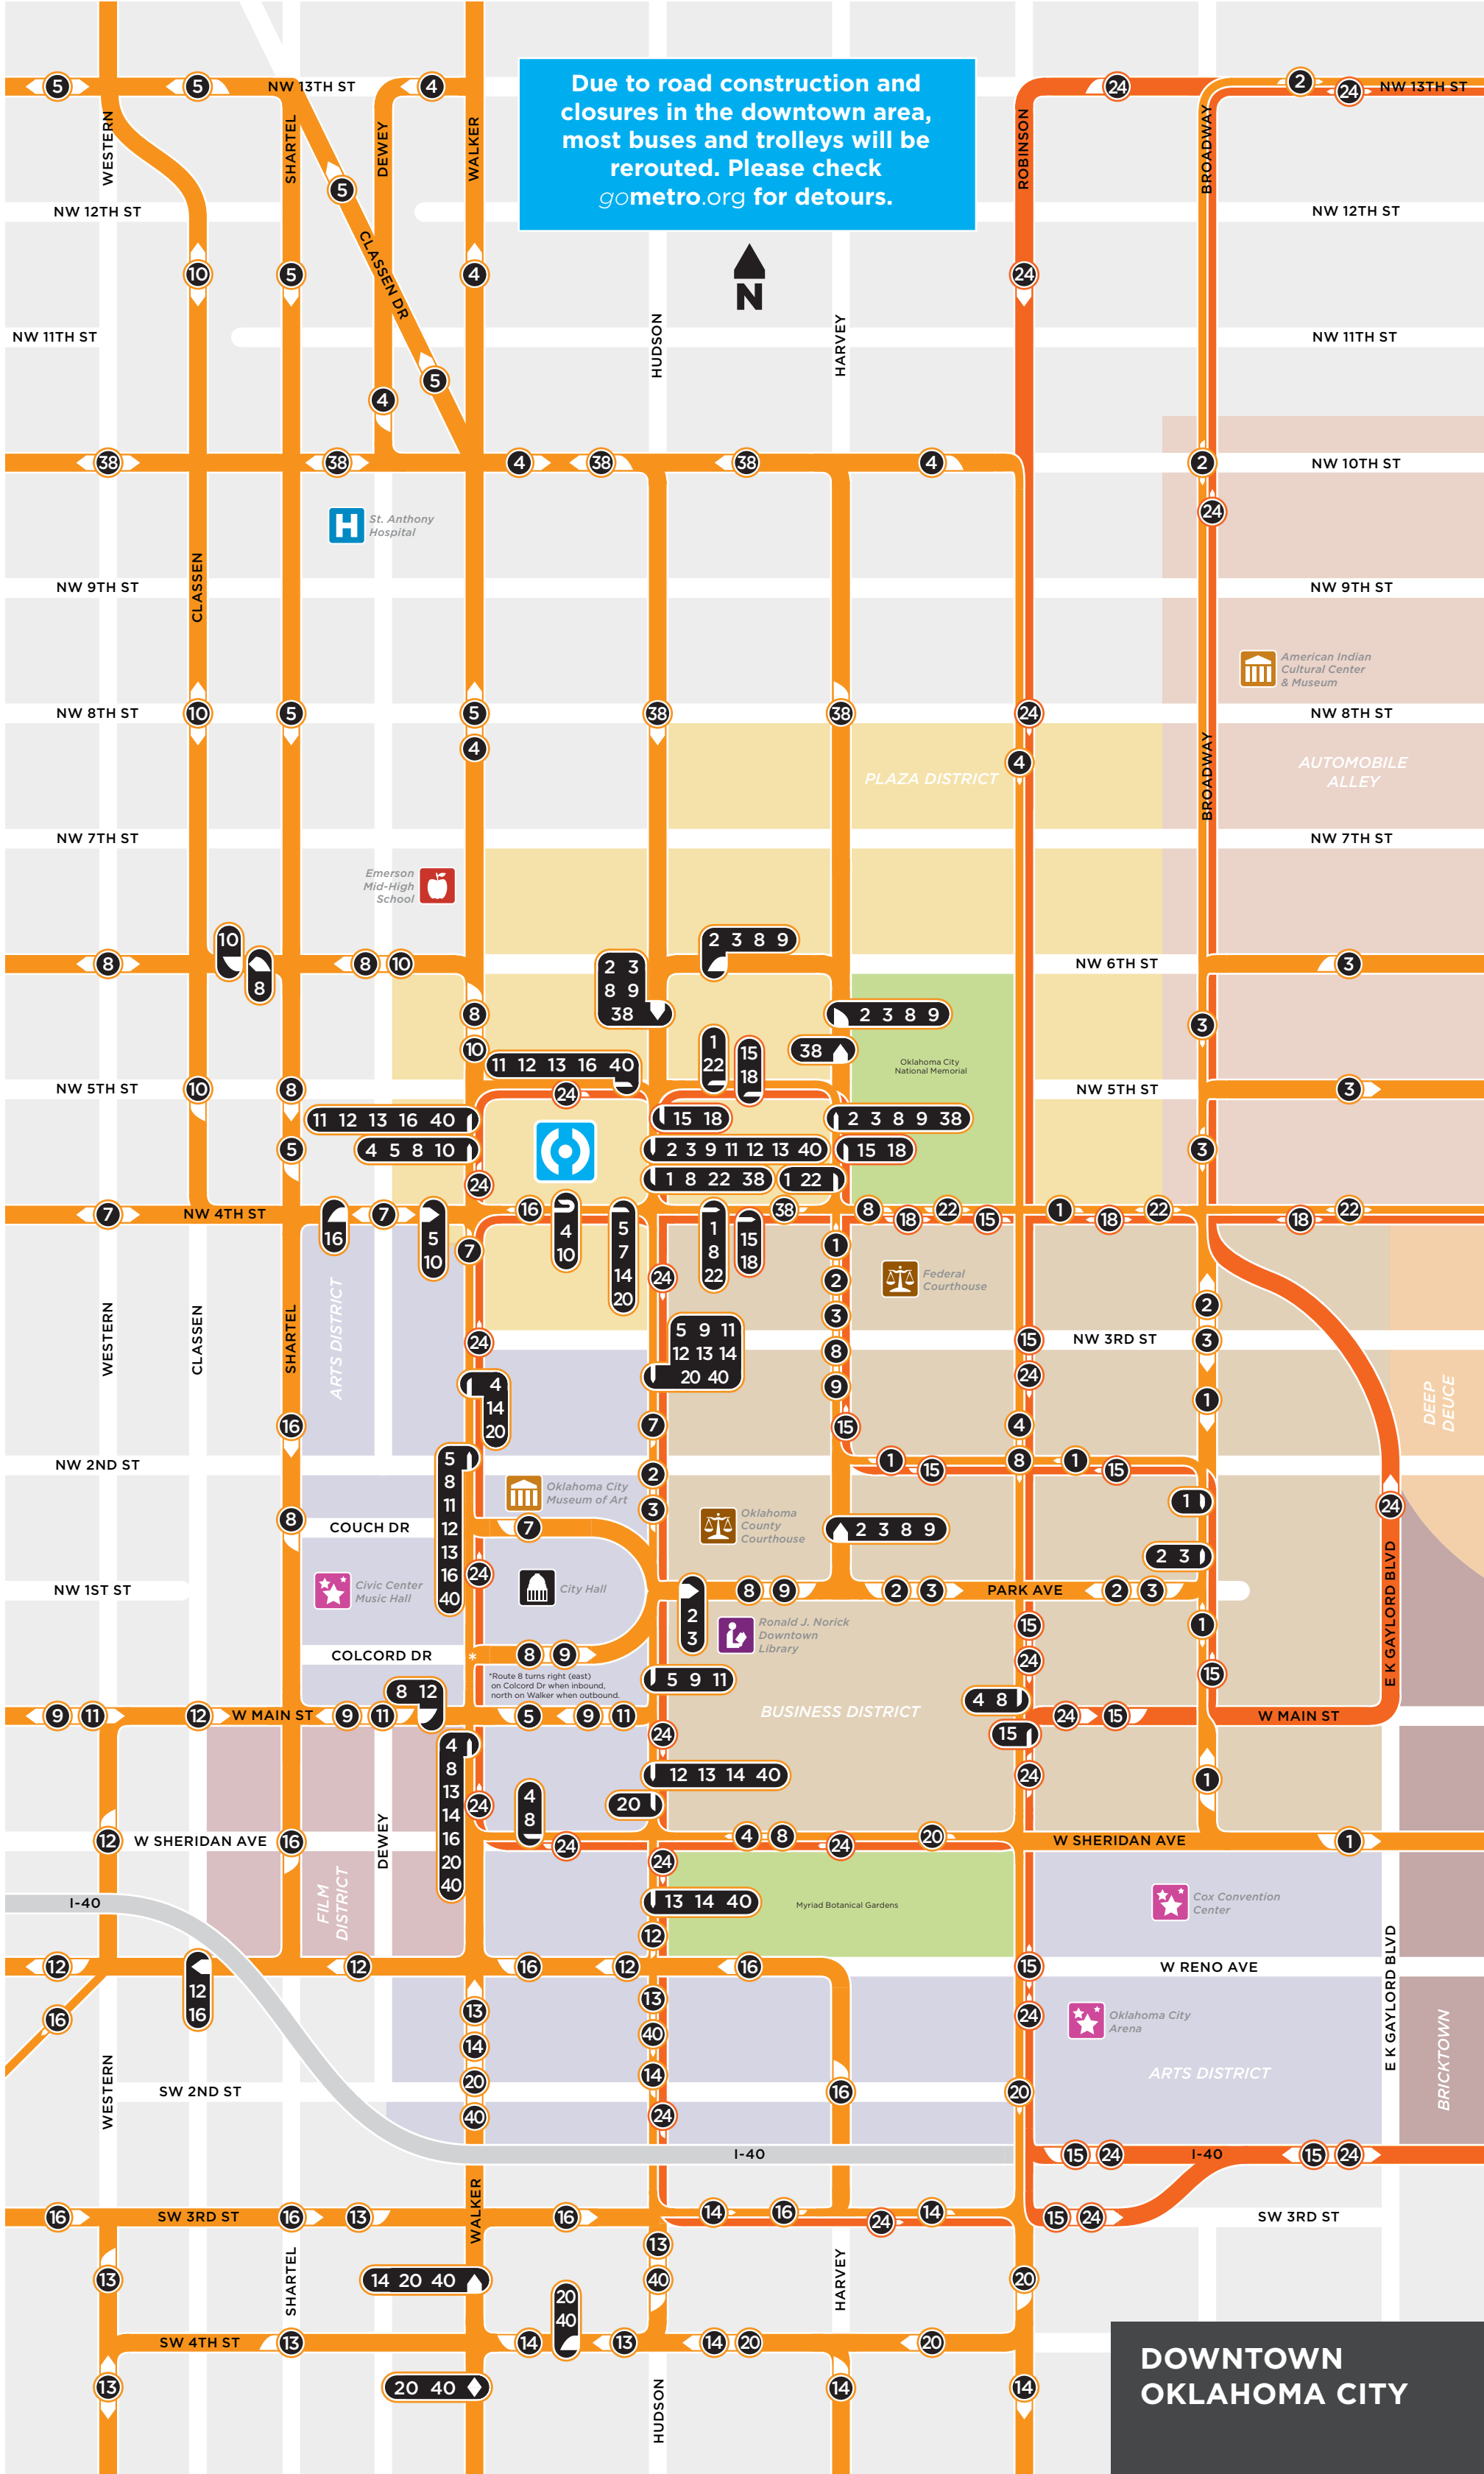

# OKLAHOMA CITY METRO

## OKLAHOMA CITY METRO

Legend	
Route One-way	
Route Turning	
Route U-turn	
Route Both Directions	
Route Directional Change	
Route Time Varies	
Weekday Only Route	
Weekday & Weekend Route	
Transit Center	
Metro Bus Pass	
Hospital	
Regional Mall	
Entertainment	
OKC Zoo	
Airport	
Capitol	
Library	
Museum	
Military Base	
School	
Community Park	

METRO Transit is central Oklahoma's public transportation system operating throughout the Oklahoma City metro area to take you wherever you need to go. Buses, vans and trolleys form a fleet of transportation with a variety of programs to serve the needs of the community.

### DOWNTOWN OKLAHOMA CITY

Legend	
Route One-way	
Route Turning	
Route Both Directions	
Route U-turn	
Weekday Only Route	
Weekday & Weekend Route	
Transit Center	
Metro Bus Pass	
Hospital	
Courthouse	
Entertainment	
City Hall	
Library	
Museum	
School	
Community Park	