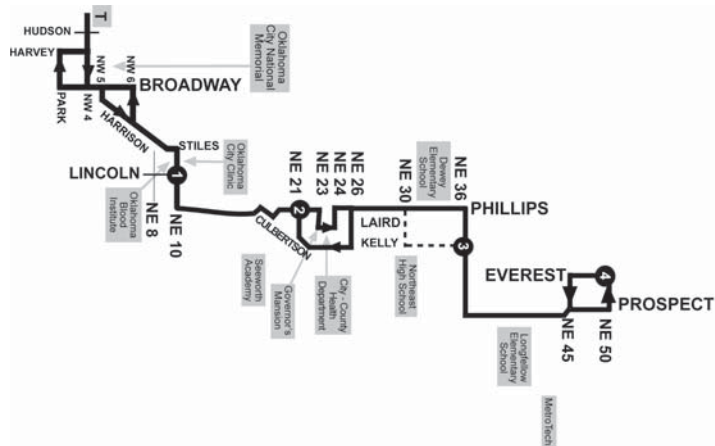

* Service is provided to Northeast High School on Outbound trips at 7:36 am and 2:36 pm, and Inbound trips at 2:21 pm and 2:51 pm.

LEGEND

- ↑ DIRECTION
- T TRANSIT CENTER
- NEARBY ROUTE
- TIMEPOINT
- DIRECTION CHANGE