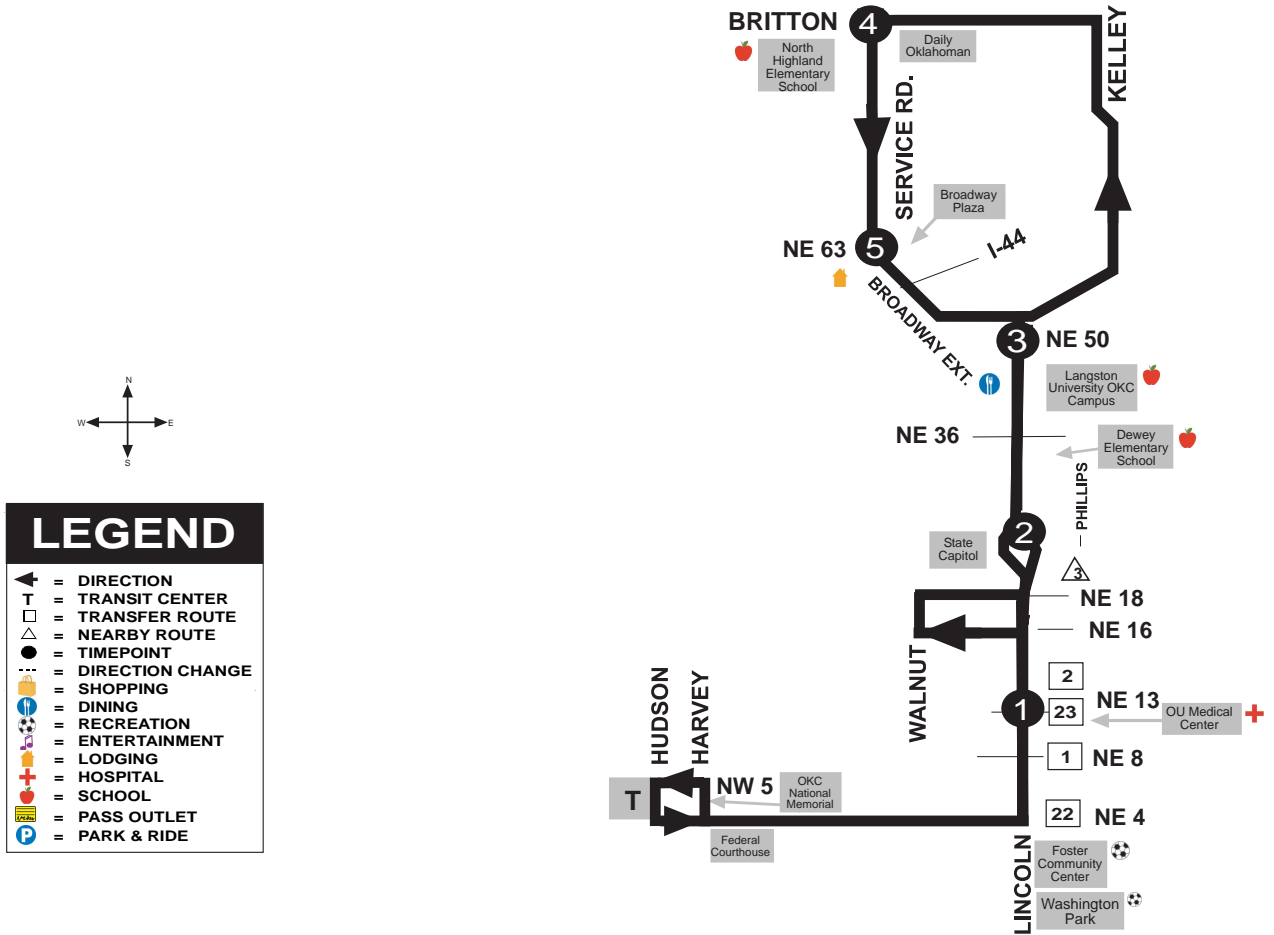

ROUTE 18: STATE CAPITOL/MUSGRAVE

WEEKDAY SCHEDULE

INBOUND					OUTBOUND				
BRDWAY EXT & BRITTON	NW 63RD & BRDWAY	NE 50TH & LINCOLN	STATE CAPITOL	NE 13TH & LINCOLN	TRANSIT CENTER	NE 13TH & LINCOLN	STATE CAPITOL	NE 50TH & LINCOLN	BRDWAY EXT & BRITTON
4	5	3	2	1	T	1	2	3	4
6:30 AM	6:35 AM	6:40 AM	6:48 AM	6:53 AM	6:04 AM	6:11 AM	6:16 AM	6:21 AM	6:30 AM
7:30 AM	7:35 AM	7:40 AM	7:48 AM	7:53 AM	7:00 AM	7:11 AM	7:16 AM	7:21 AM	7:30 AM
8:30 AM	8:35 AM	8:40 AM	8:48 AM	8:53 AM	8:00 AM	8:11 AM	8:16 AM	8:21 AM	8:30 AM
9:30 AM	9:35 AM	9:40 AM	9:48 AM	9:53 AM	9:00 AM	9:11 AM	9:16 AM	9:21 AM	9:30 AM
10:30 AM	10:35 AM	10:40 AM	10:48 AM	10:53 AM	10:00 AM	10:11 AM	10:16 AM	10:21 AM	10:30 AM
11:30 AM	11:35 AM	11:40 AM	11:48 AM	11:53 AM	11:00 AM	11:11 AM	11:16 AM	11:21 AM	11:30 AM
12:30 PM	12:35 PM	12:40 PM	12:48 PM	12:53 PM	12:00 PM	12:11 PM	12:16 PM	12:21 PM	12:30 PM
1:30 PM	1:35 PM	1:40 PM	1:48 PM	1:53 PM	1:00 PM	1:11 PM	1:16 PM	1:21 PM	1:30 PM
					2:00 PM				
					2:30 PM	2:41 PM	2:46 PM	2:51 PM	3:00 PM
3:00 PM	3:05 PM	3:10 PM	3:18 PM	3:23 PM	3:30 PM	3:41 PM	3:46 PM	3:51 PM	4:00 PM
4:00 PM	4:05 PM	4:10 PM	4:18 PM	4:23 PM	4:30 PM	4:41 PM	4:46 PM	4:51 PM	5:00 PM
5:00 PM	5:05 PM	5:10 PM	5:18 PM	5:23 PM	5:30 PM	5:41 PM	5:46 PM	5:51 PM	6:00 PM
6:00 PM	6:05 PM	6:10 PM	6:18 PM	6:23 PM	6:30 PM				

NO SATURDAY SERVICE

* For a Fare, passengers may ride from the garage to the first timepoint or from the last timepoint to the garage.

LEGEND

- ← = DIRECTION
- T = TRANSIT CENTER
- = TRANSFER ROUTE
- = NEARBY ROUTE
- = TIMEPOINT
- ⋯ = DIRECTION CHANGE
- 🛒 = SHOPPING
- 🍽️ = DINING
- 🎮 = RECREATION
- 🎭 = ENTERTAINMENT
- 🏠 = LODGING
- 🏥 = HOSPITAL
- 🎓 = SCHOOL
- 🚪 = PASS OUTLET
- P = PARK & RIDE