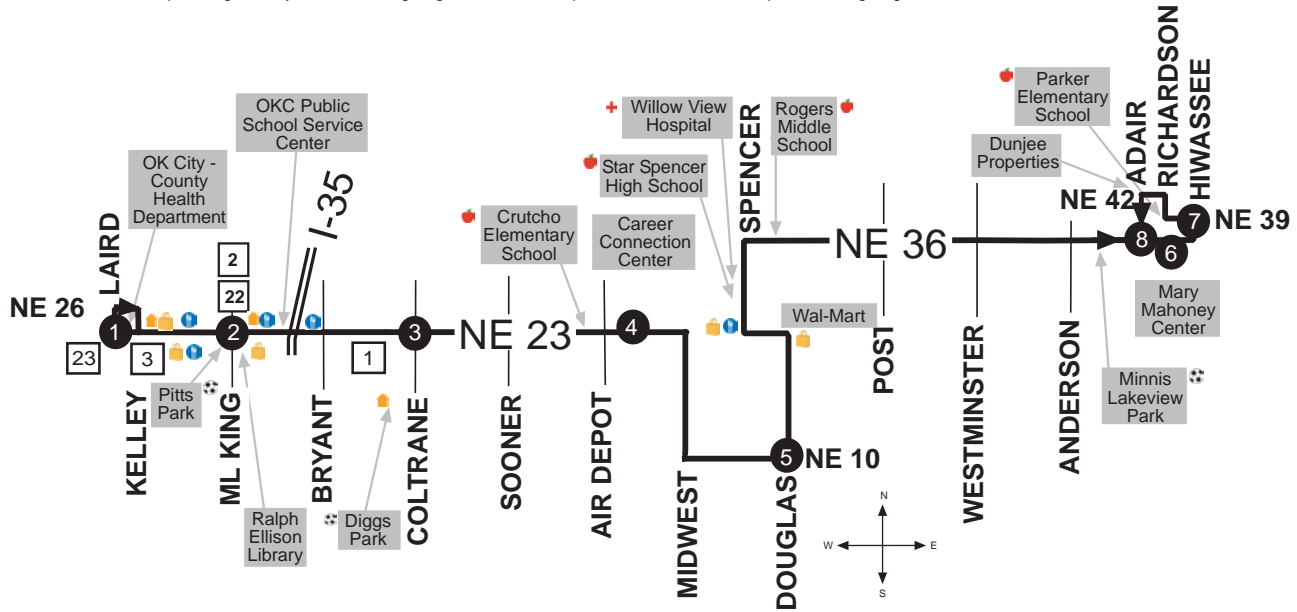

Service Change Effective January 27, 2008

ROUTE 19: GREEN PASTURES / N.E. OK COUNTY

WEEKDAY SCHEDULE

EASTBOUND						WESTBOUND						
NE 23RD & LAIRD	NE 23RD & ML KING	NE 23RD & COLTRANE	CAREER CONN CENTER	NE 10TH & DOUGLAS	MARY MAHONEY CENTER	NE 39TH & HIWASSEE	NE 36TH & ADAIR	NE 10TH & DOUGLAS	CAREER CONN CENTER	NE 23RD & COLTRANE	NE 23RD & ML KING	NE 23RD & LAIRD
1	2	3	4	5	6	7	8	5	4	3	2	1
6:16 AM	6:19 AM	6:23 AM	6:28 AM	6:32 AM	6:43 AM	6:44 AM	6:46 AM	7:02 AM	7:08 AM	7:15 AM	7:20 AM	7:23 AM
7:23 AM	7:26 AM	7:31 AM	7:37 AM	7:42 AM	7:57 AM	7:59 AM	8:01 AM	8:17 AM	8:23 AM	8:30 AM	8:35 AM	8:38 AM
8:38 AM	8:42 AM	8:47 AM	8:54 AM	9:00 AM	9:17 AM	9:19 AM	9:21 AM	9:37 AM	9:43 AM	9:50 AM	9:55 AM	9:58 AM
9:58 AM	10:02 AM	10:07 AM	10:14 AM	10:20 AM	10:37 AM	10:39 AM	10:41 AM	10:57 AM	11:03 AM	11:10 AM	11:15 AM	11:18 AM
11:18 AM	11:22 AM	11:27 AM	11:34 AM	11:40 AM	11:57 AM	11:59 AM	12:01 AM	12:17 AM	12:23 PM	12:30 PM	12:35 PM	12:38 PM
12:38 PM	12:42 PM	12:47 PM	12:54 PM	1:00 PM	1:17 PM	1:19 PM	1:21 PM	1:37 PM	1:43 PM	1:50 PM	1:55 PM	1:58 PM
1:58 PM	2:02 PM	2:07 PM	2:14 PM	2:20 PM	2:37 PM	2:39 PM	2:41 PM	2:57 PM	3:03 PM	3:10 PM	3:15 PM	3:18 PM
3:18 PM	3:22 PM	3:27 PM	3:34 PM	3:40 PM	3:57 PM	3:59 PM	4:01 PM	4:17 PM	4:23 PM	4:30 PM	4:35 PM	4:38 PM
4:38 PM	4:42 PM	4:47 PM	4:54 PM	5:00 PM	5:17 PM	5:19 PM	5:21 PM	5:37 PM	5:43 PM	5:50 PM	5:55 PM	5:58 PM
5:58 PM	6:02 PM	6:07 PM	6:14 PM	6:20 PM	6:37 PM	6:39 PM	6:41 PM	6:57 PM	7:03 PM	7:10 PM	7:15 PM	7:18 PM

NO SATURDAY SERVICE

* For a Fare, passengers may ride from the garage to the first timepoint or from the last timepoint to the garage.

LEGEND

- ← = DIRECTION
- T = TRANSIT CENTER
- = TRANSFER ROUTE
- △ = NEARBY ROUTE
- = TIMEPOINT
- ⋮ = DIRECTION CHANGE
- 🛒 = SHOPPING
- 🍽️ = DINING
- 🎮 = RECREATION
- 🎪 = ENTERTAINMENT
- 🏠 = LODGING
- 🏥 = HOSPITAL
- 🎓 = SCHOOL
- 🛒 = PASS OUTLET
- P = PARK & RIDE